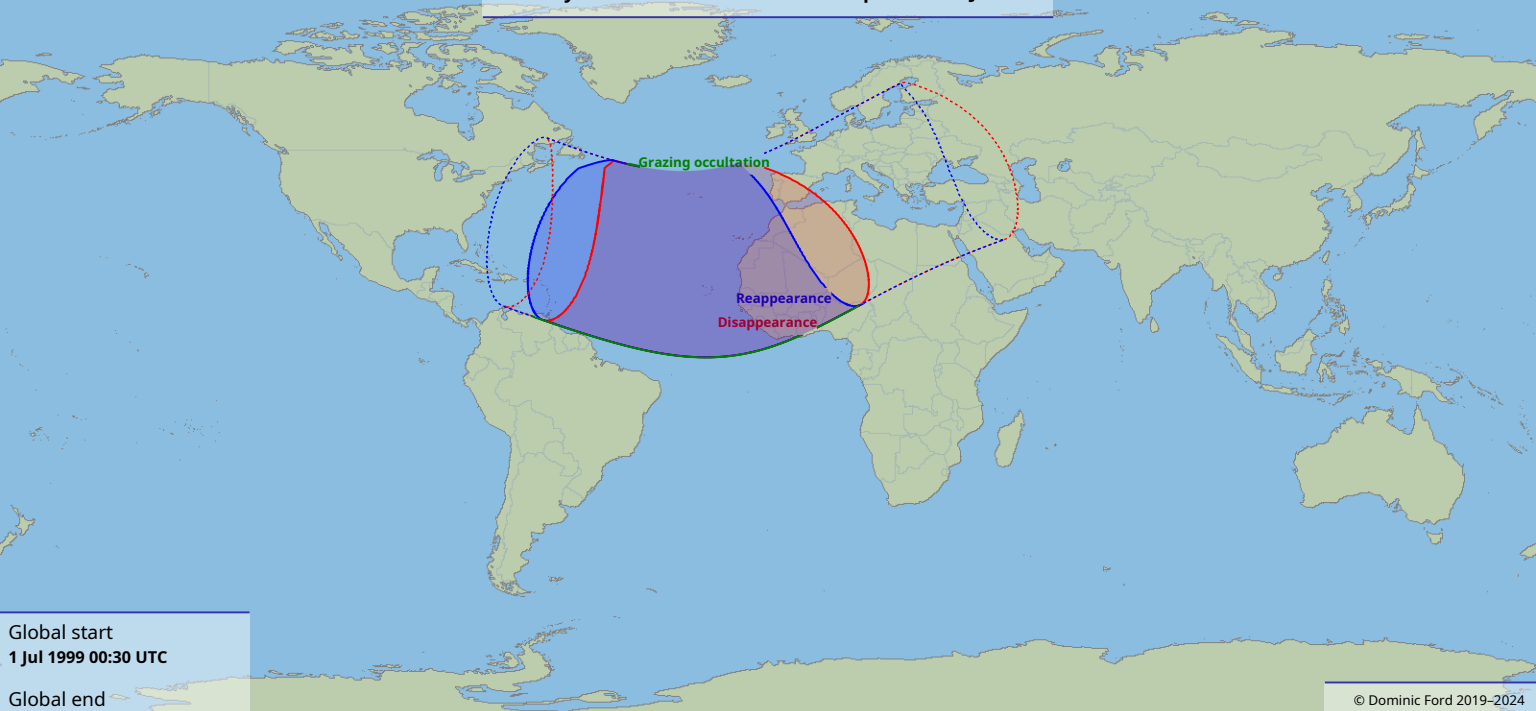

Visibility of the lunar occultation of Neptune on 1 Jul 1999

Global start
1 Jul 1999 00:30 UTC

Global end
1 Jul 1999 04:24 UTC