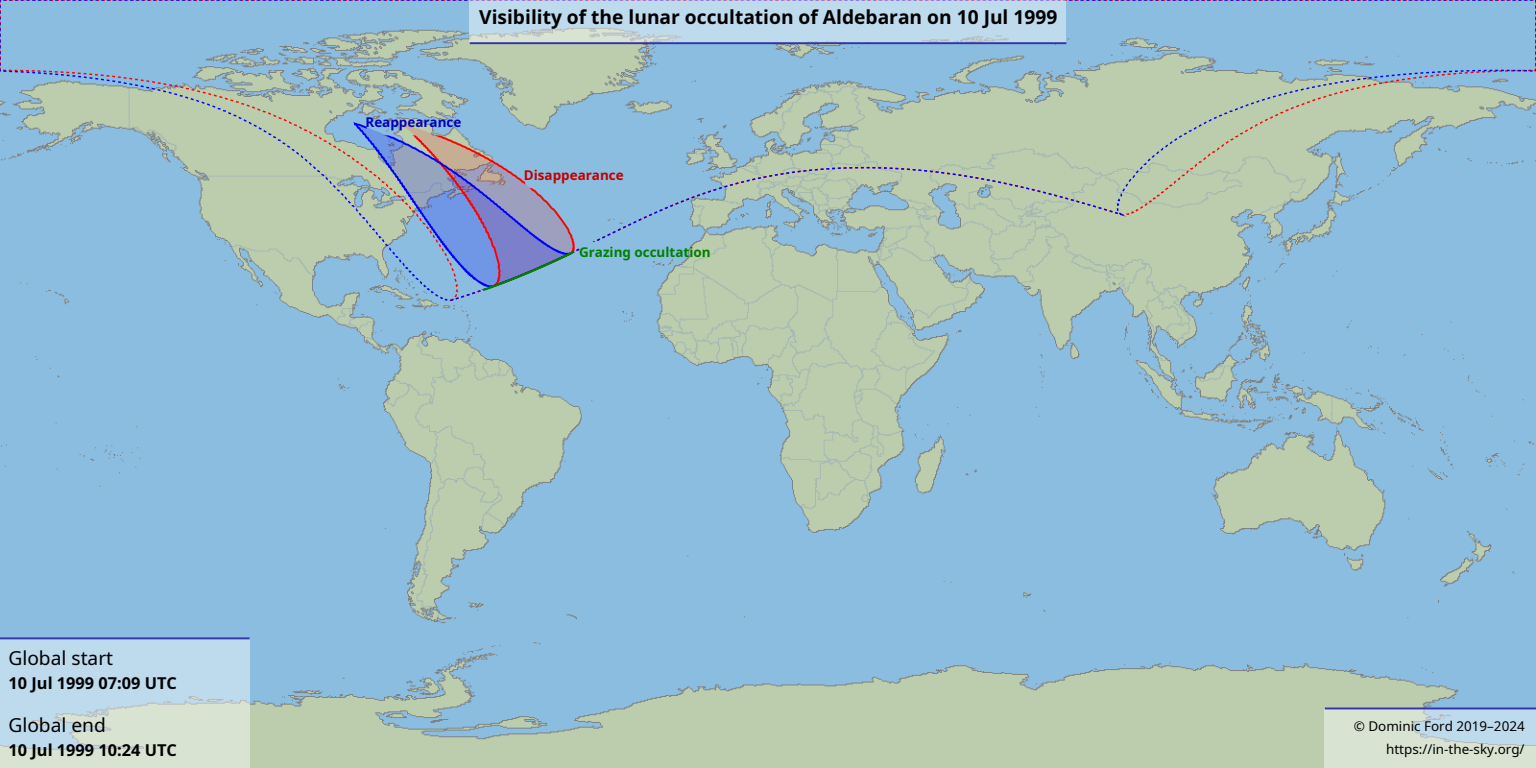

Visibility of the lunar occultation of Aldebaran on 10 Jul 1999

Reappearance

Disappearance

Grazing occultation

Global start
10 Jul 1999 07:09 UTC

Global end
10 Jul 1999 10:24 UTC