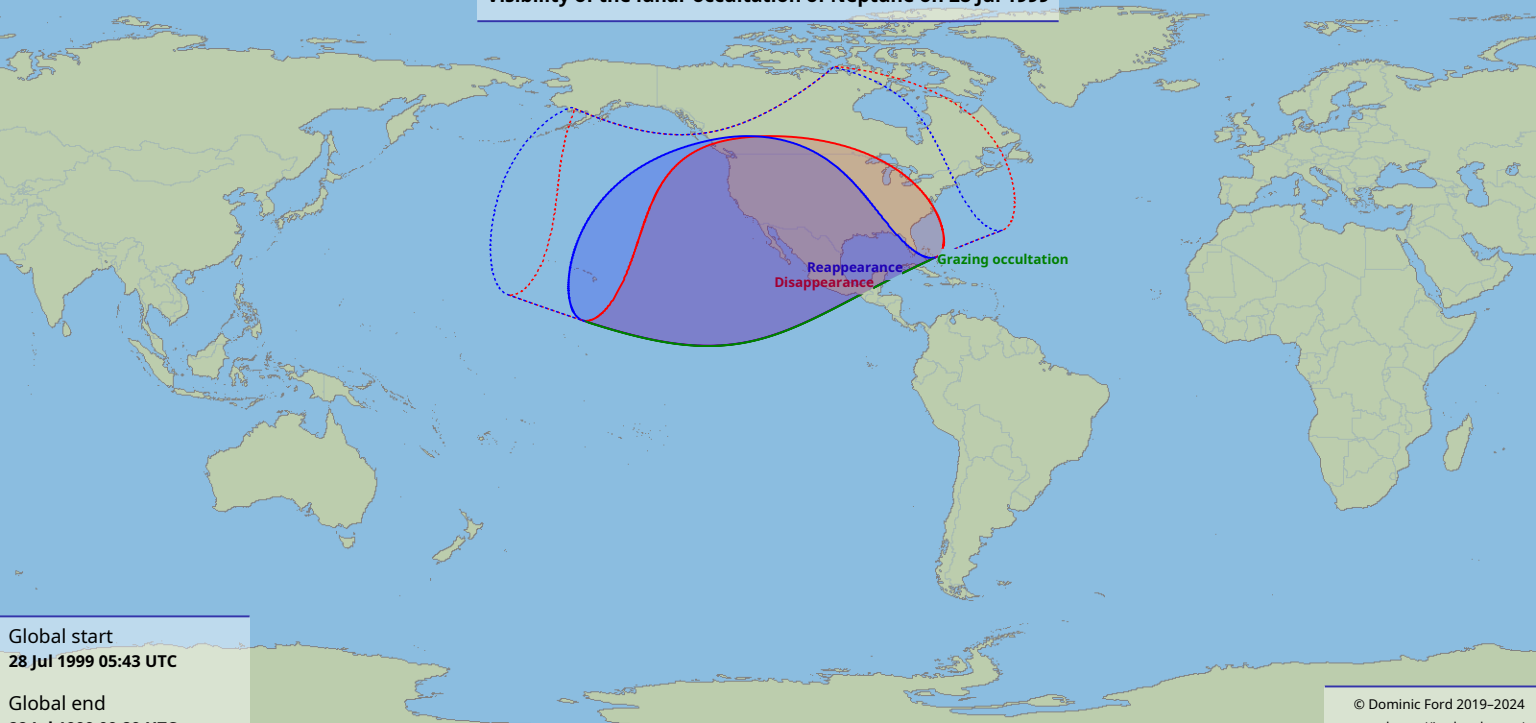

Visibility of the lunar occultation of Neptune on 28 Jul 1999

Global start
28 Jul 1999 05:43 UTC

Global end
28 Jul 1999 09:29 UTC