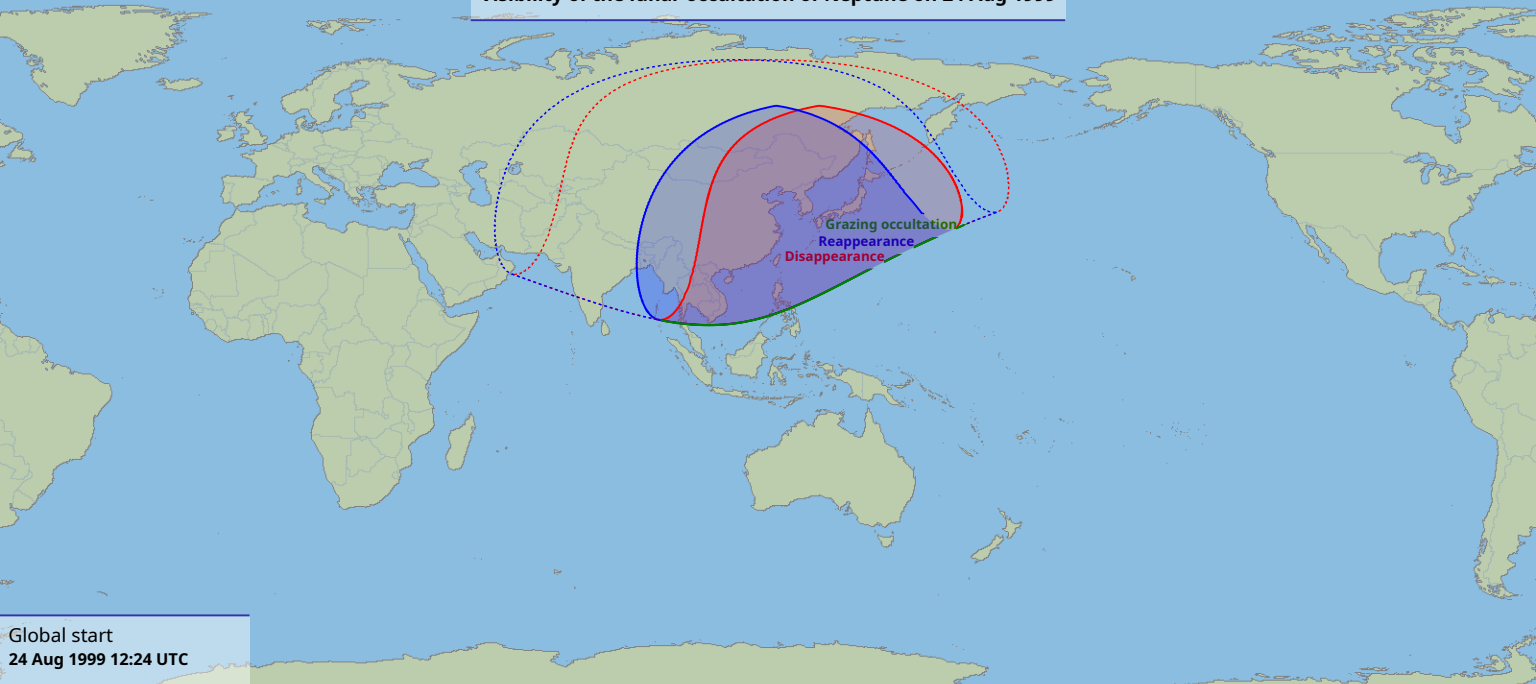

Visibility of the lunar occultation of Neptune on 24 Aug 1999

Global start
24 Aug 1999 12:24 UTC

Global end
24 Aug 1999 15:59 UTC