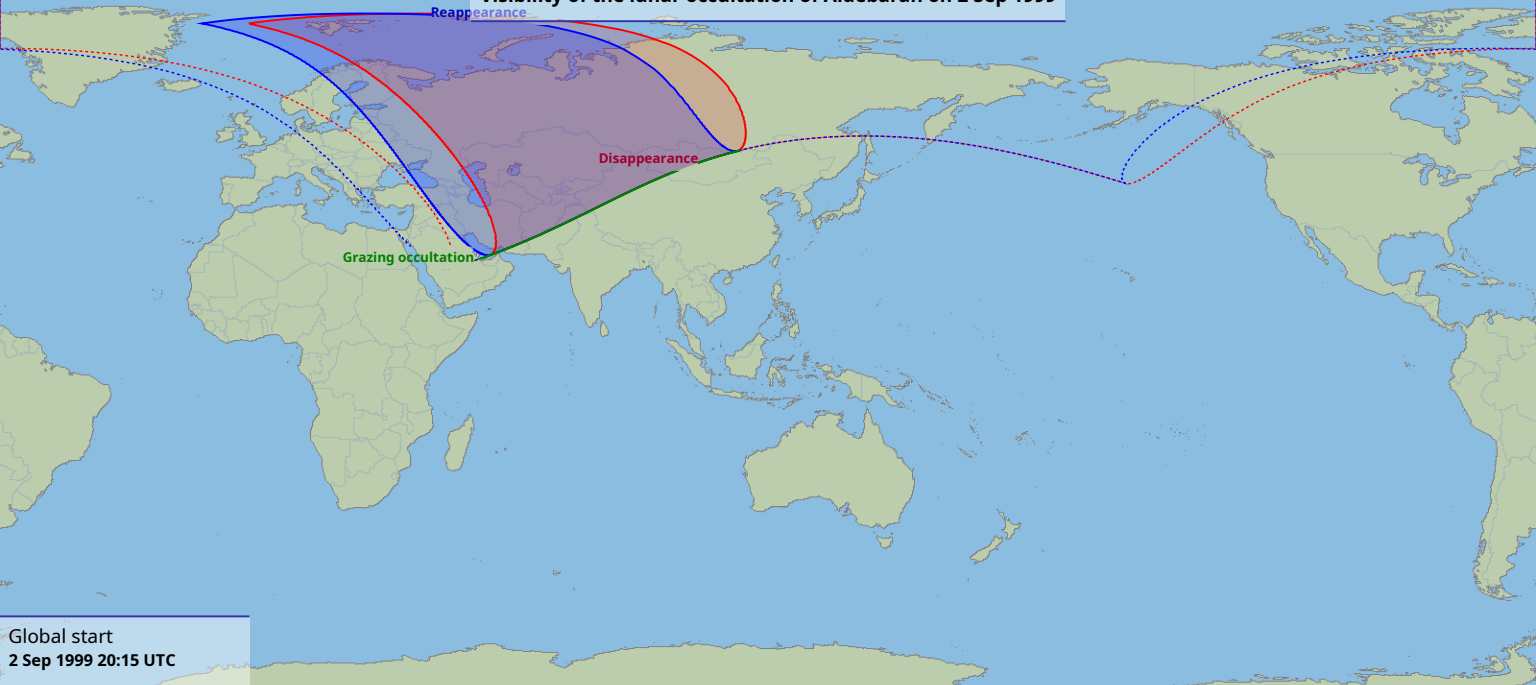

# Visibility of the lunar occultation of Aldebaran on 2 Sep 1999

Global start  
2 Sep 1999 20:15 UTC

Global end  
2 Sep 1999 23:29 UTC