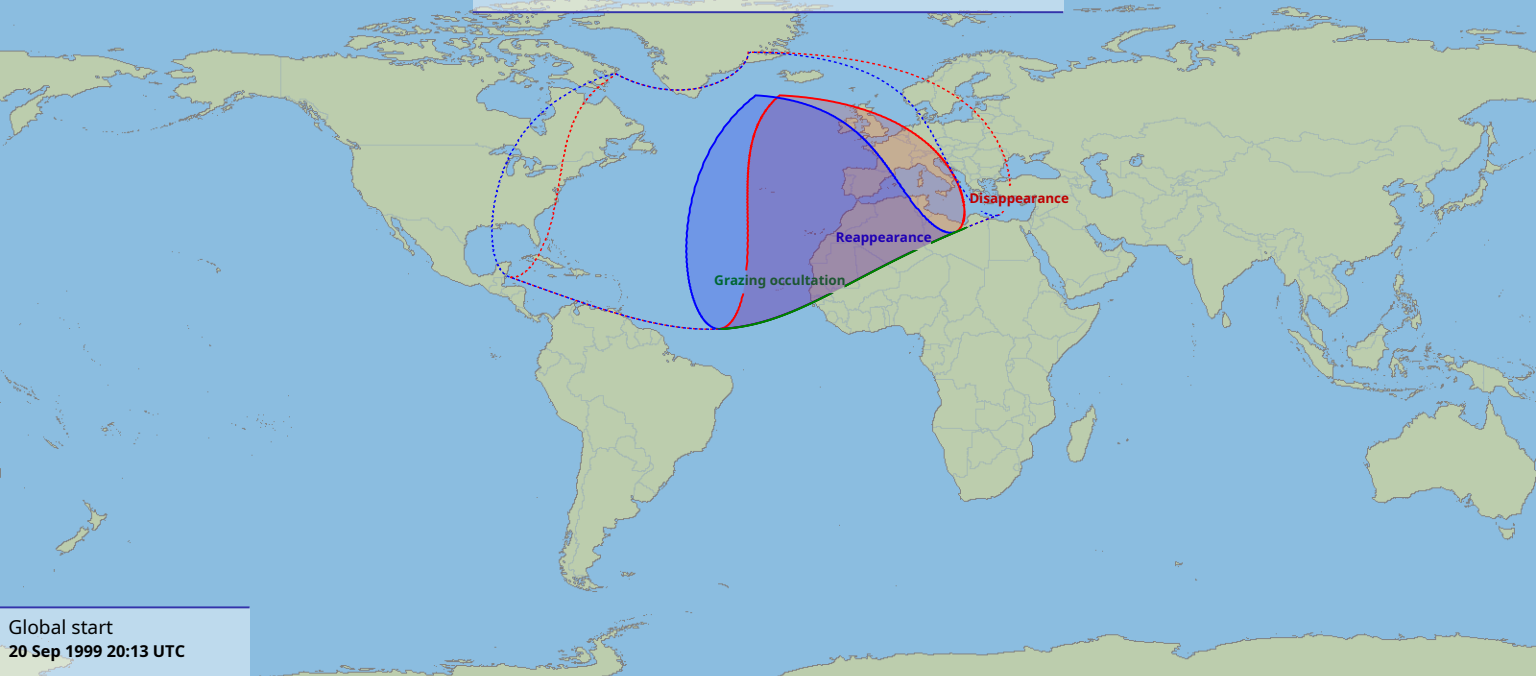

# Visibility of the lunar occultation of Neptune on 20 Sep 1999

Global start  
20 Sep 1999 20:13 UTC

Global end  
20 Sep 1999 23:57 UTC