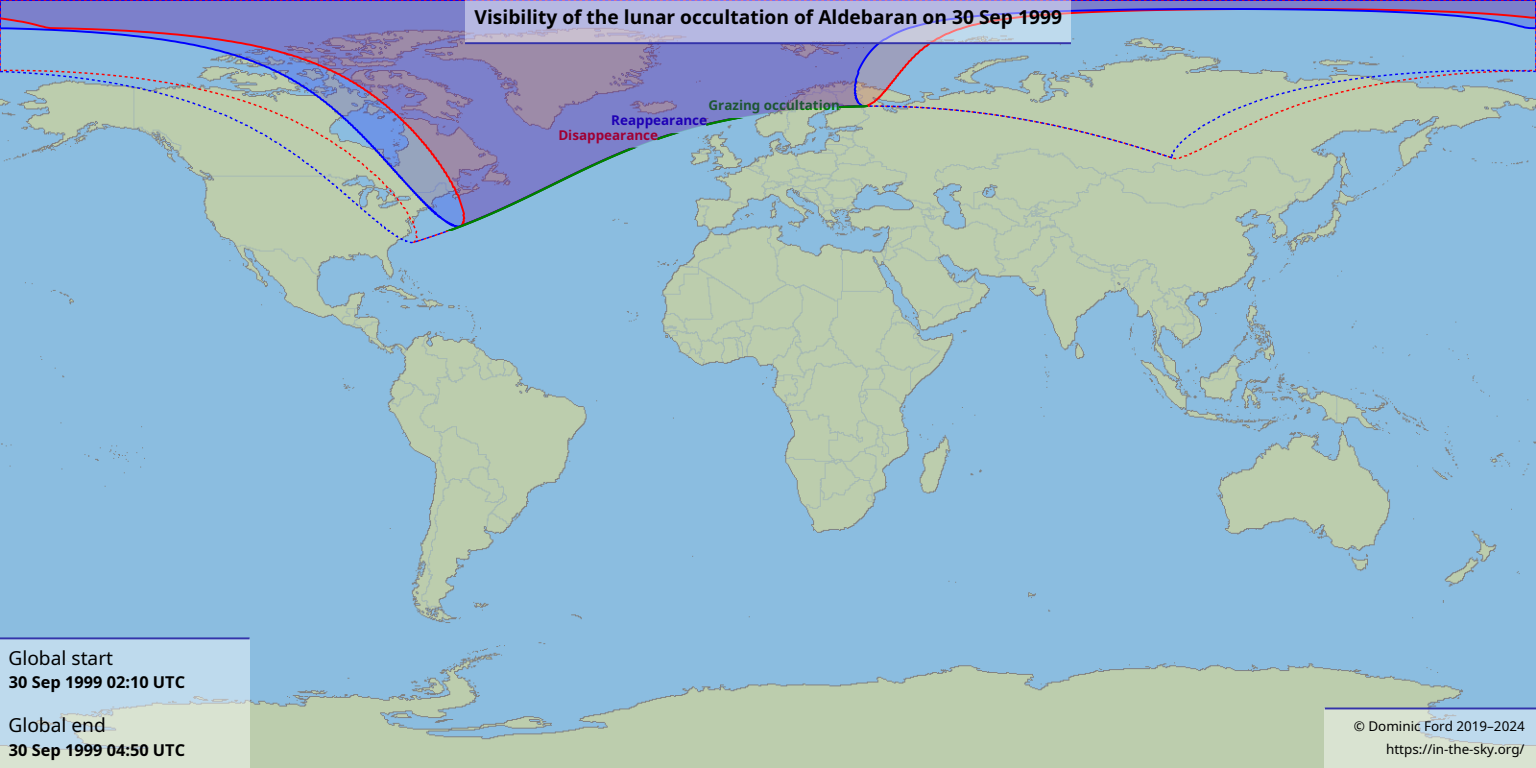

# Visibility of the lunar occultation of Aldebaran on 30 Sep 1999

Global start  
30 Sep 1999 02:10 UTC

Global end  
30 Sep 1999 04:50 UTC