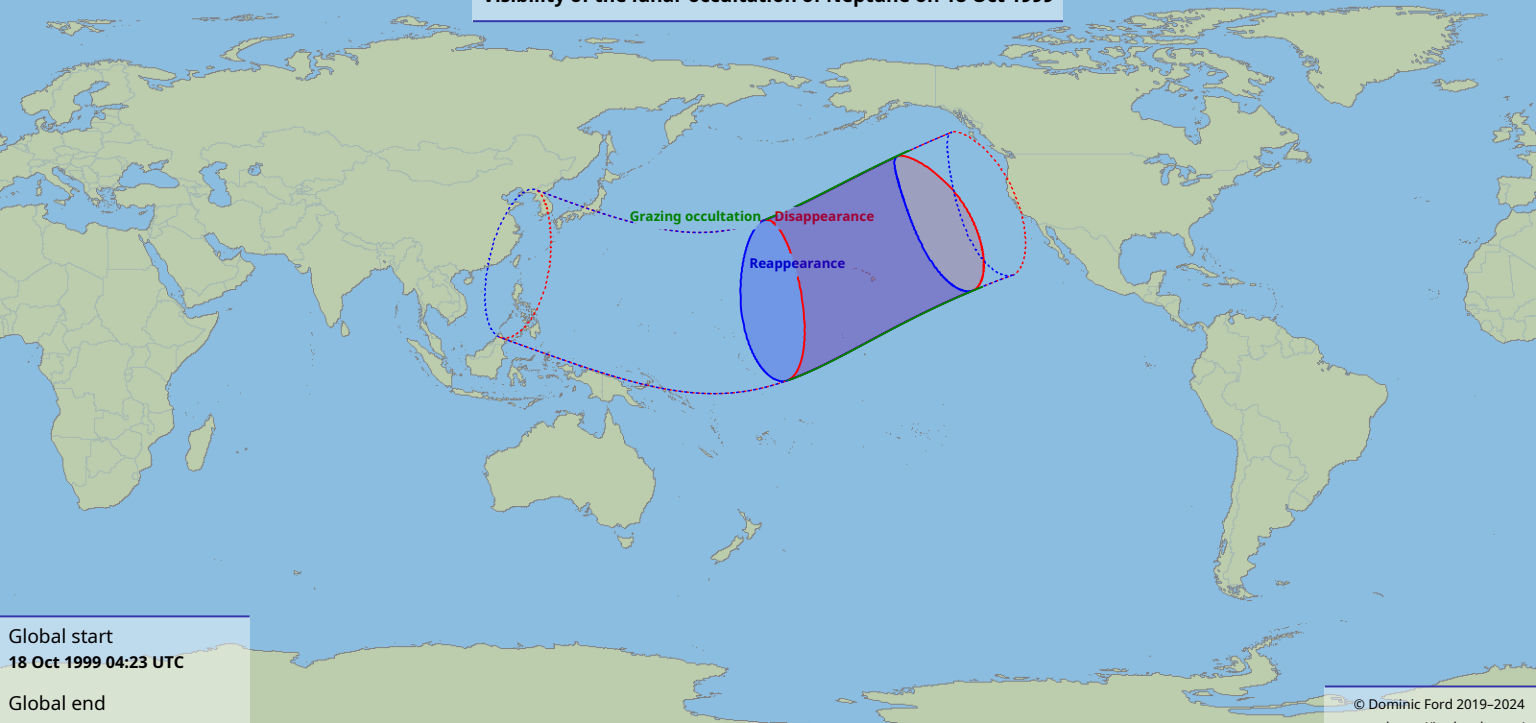

Visibility of the lunar occultation of Neptune on 18 Oct 1999

Global start
18 Oct 1999 04:23 UTC

Global end
18 Oct 1999 08:35 UTC