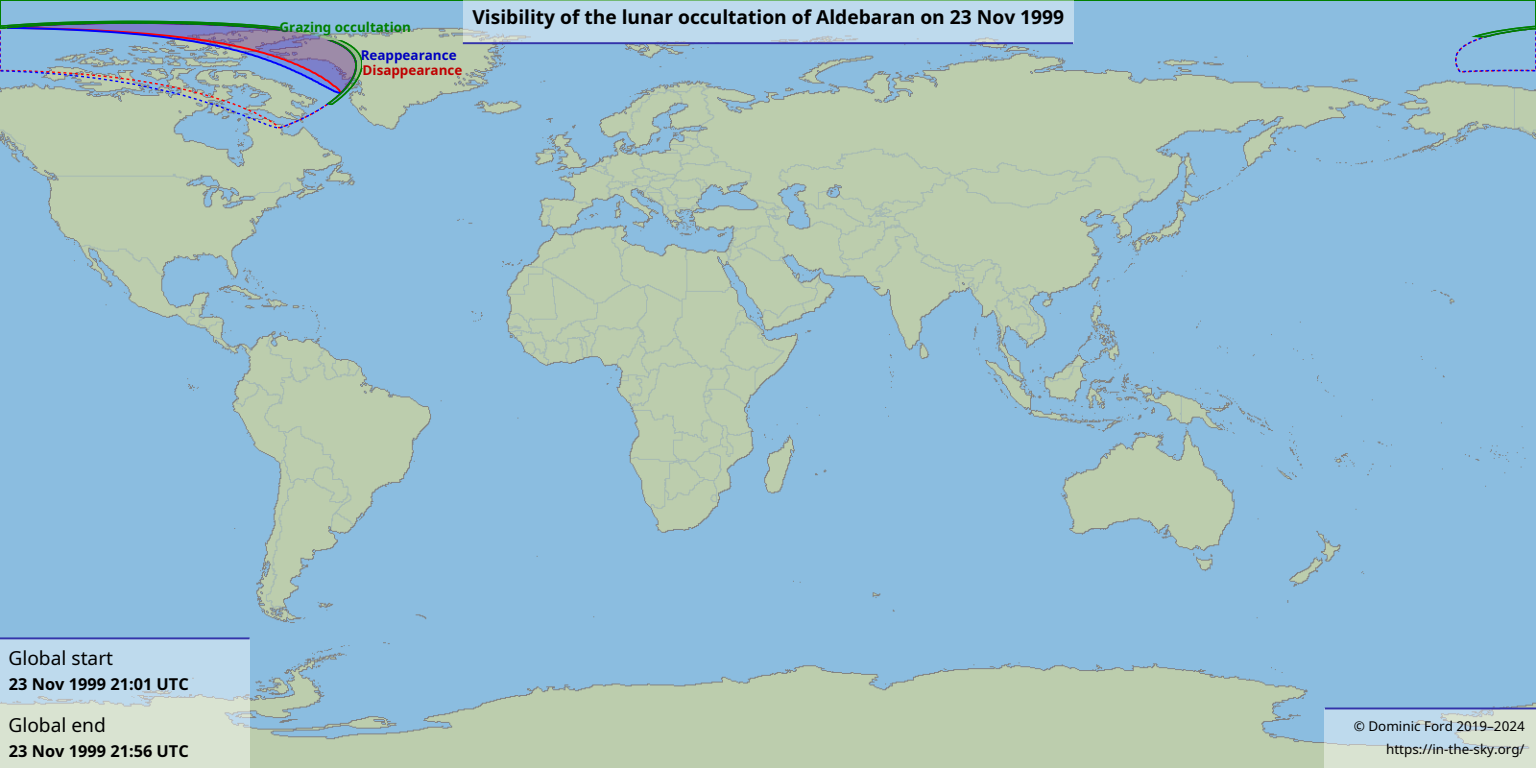

Visibility of the lunar occultation of Aldebaran on 23 Nov 1999

Global start
23 Nov 1999 21:01 UTC

Global end
23 Nov 1999 21:56 UTC