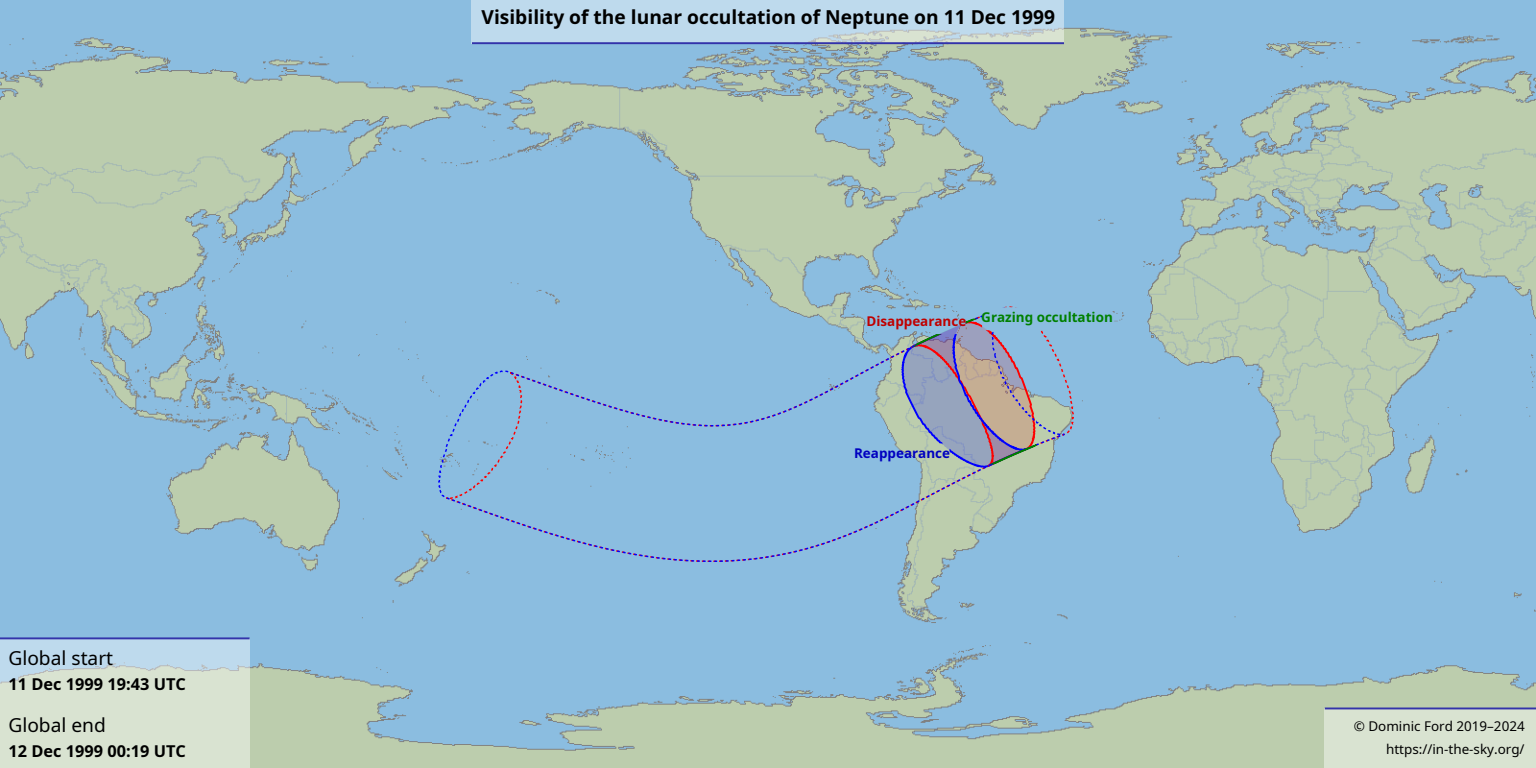

Visibility of the lunar occultation of Neptune on 11 Dec 1999

Global start
11 Dec 1999 19:43 UTC

Global end
12 Dec 1999 00:19 UTC