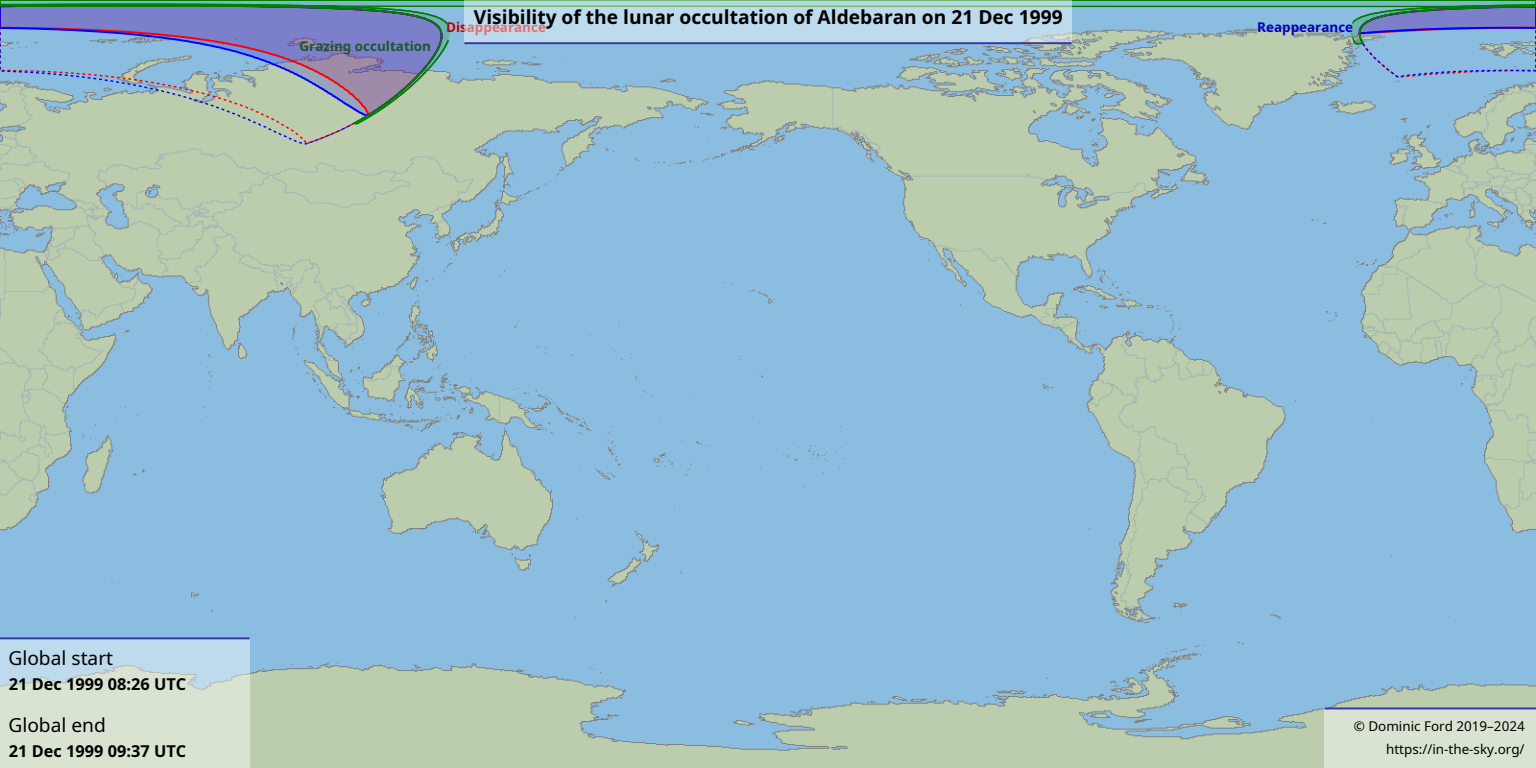

Visibility of the lunar occultation of Aldebaran on 21 Dec 1999

Grazing occultation

Disappearance

Reappearance

Global start
21 Dec 1999 08:26 UTC

Global end
21 Dec 1999 09:37 UTC