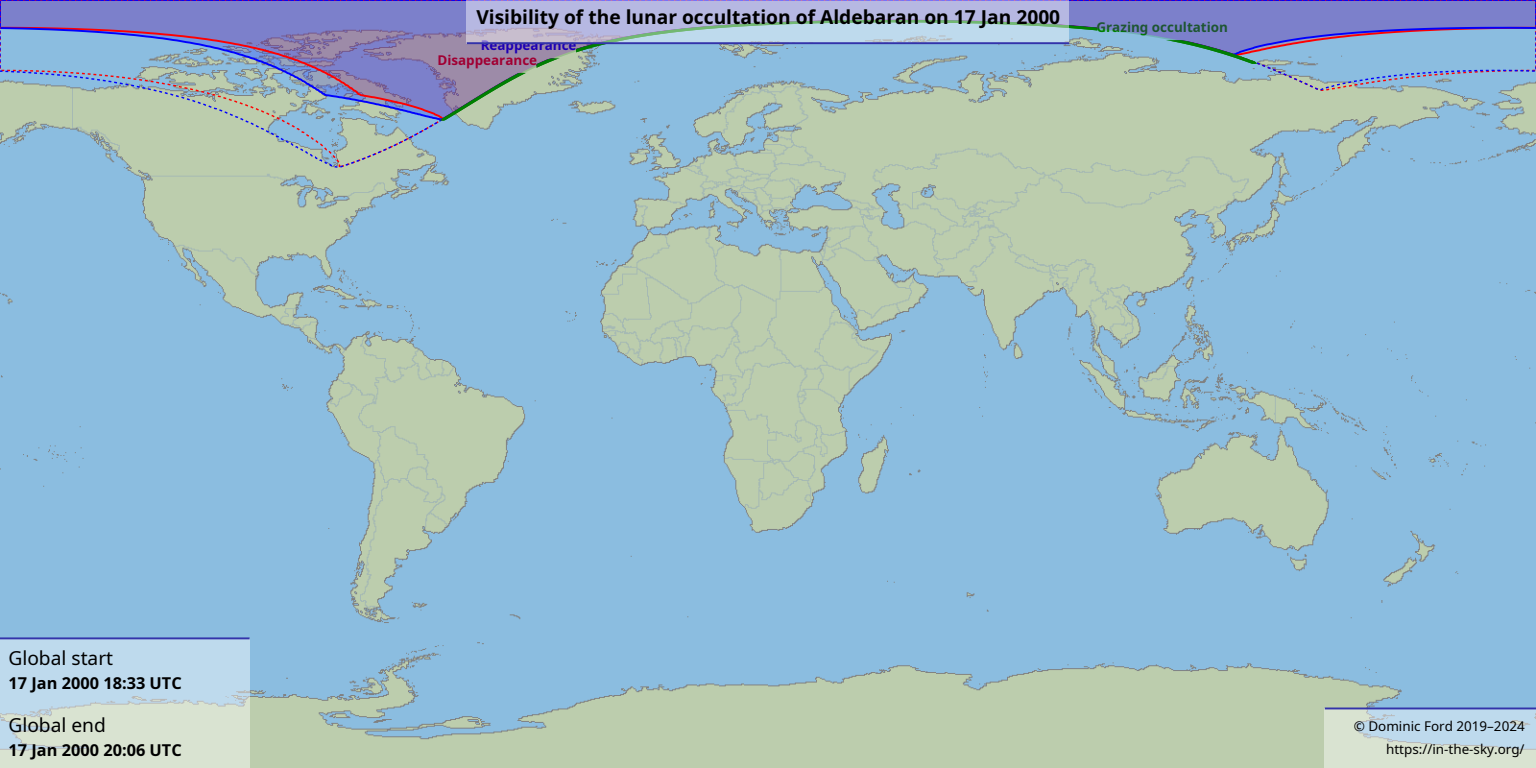

Visibility of the lunar occultation of Aldebaran on 17 Jan 2000

Global start
17 Jan 2000 18:33 UTC

Global end
17 Jan 2000 20:06 UTC