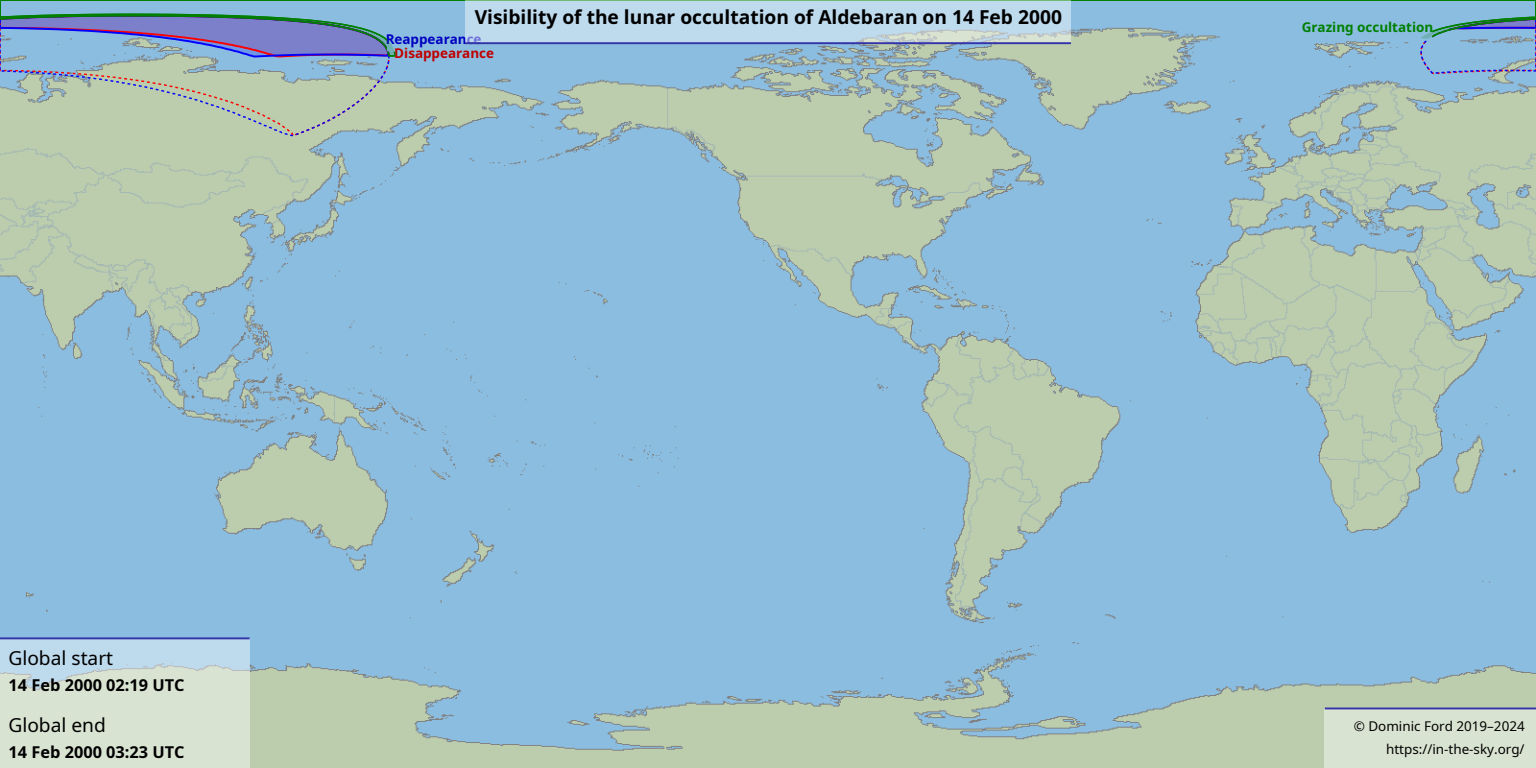

Visibility of the lunar occultation of Aldebaran on 14 Feb 2000

Global start
14 Feb 2000 02:19 UTC

Global end
14 Feb 2000 03:23 UTC