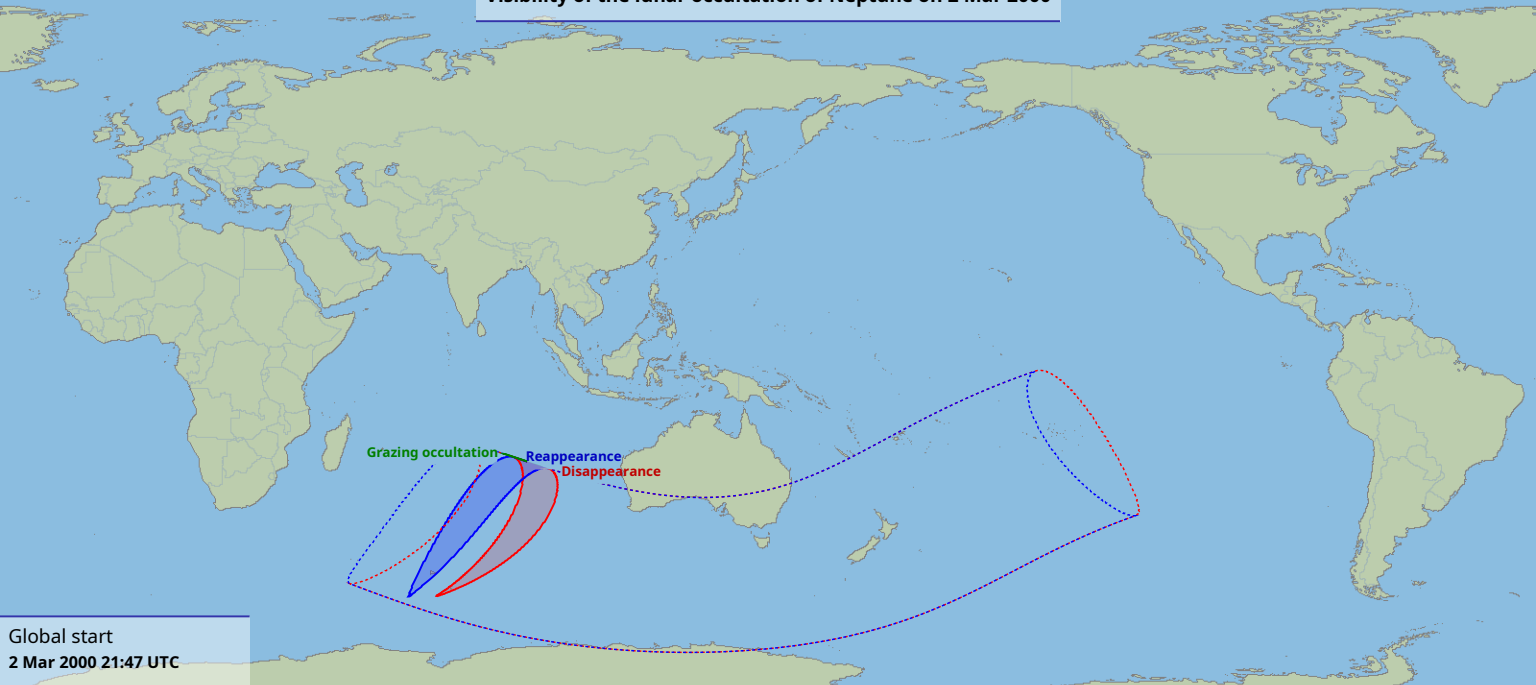

Visibility of the lunar occultation of Neptune on 2 Mar 2000

Grazing occultation
Reappearance
Disappearance

Global start
2 Mar 2000 21:47 UTC

Global end
3 Mar 2000 02:03 UTC