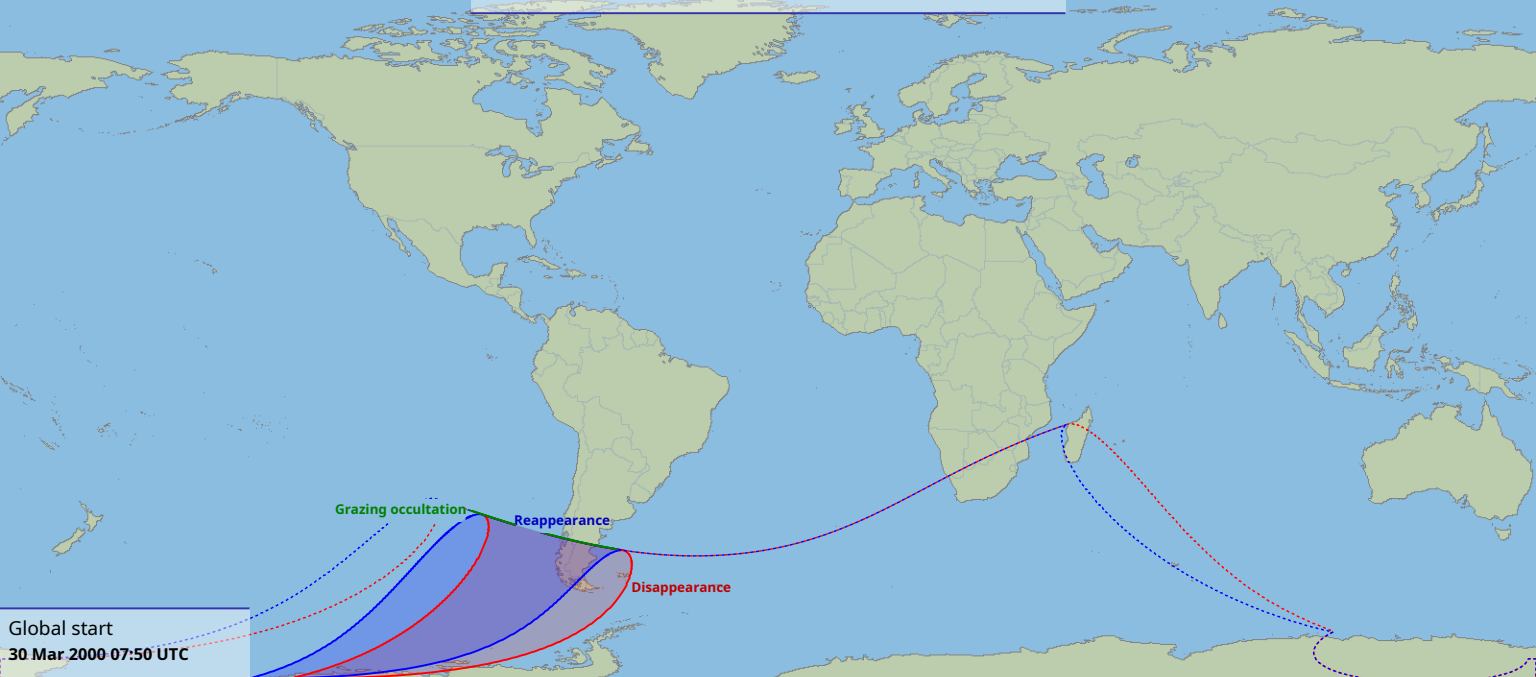

Visibility of the lunar occultation of Neptune on 30 Mar 2000

Grazing occultation

Reappearance

Disappearance

Global start
30 Mar 2000 07:50 UTC

Global end
30 Mar 2000 11:38 UTC