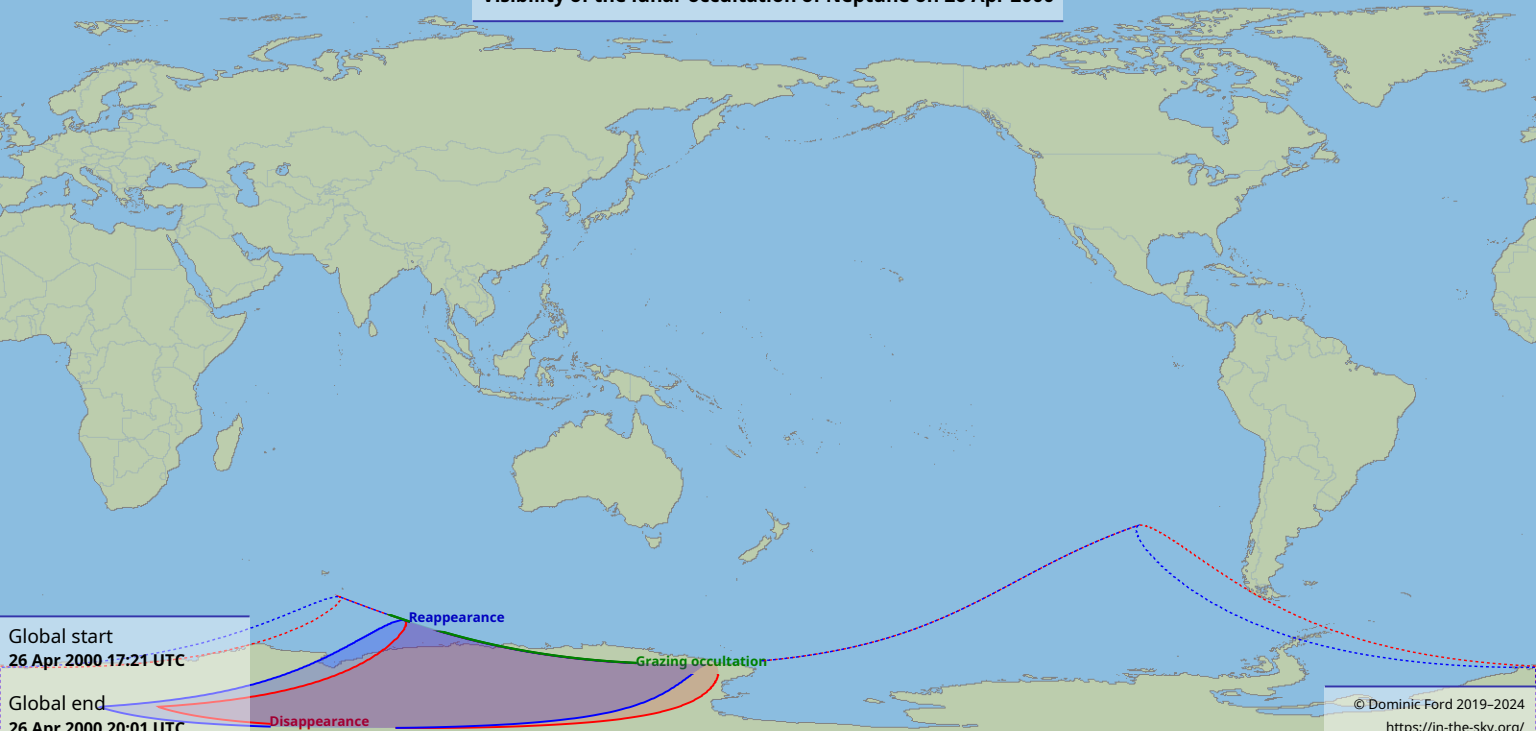

Visibility of the lunar occultation of Neptune on 26 Apr 2000

Global start
26 Apr 2000 17:21 UTC

Global end
26 Apr 2000 20:01 UTC

Disappearance

Reappearance

Grazing occultation