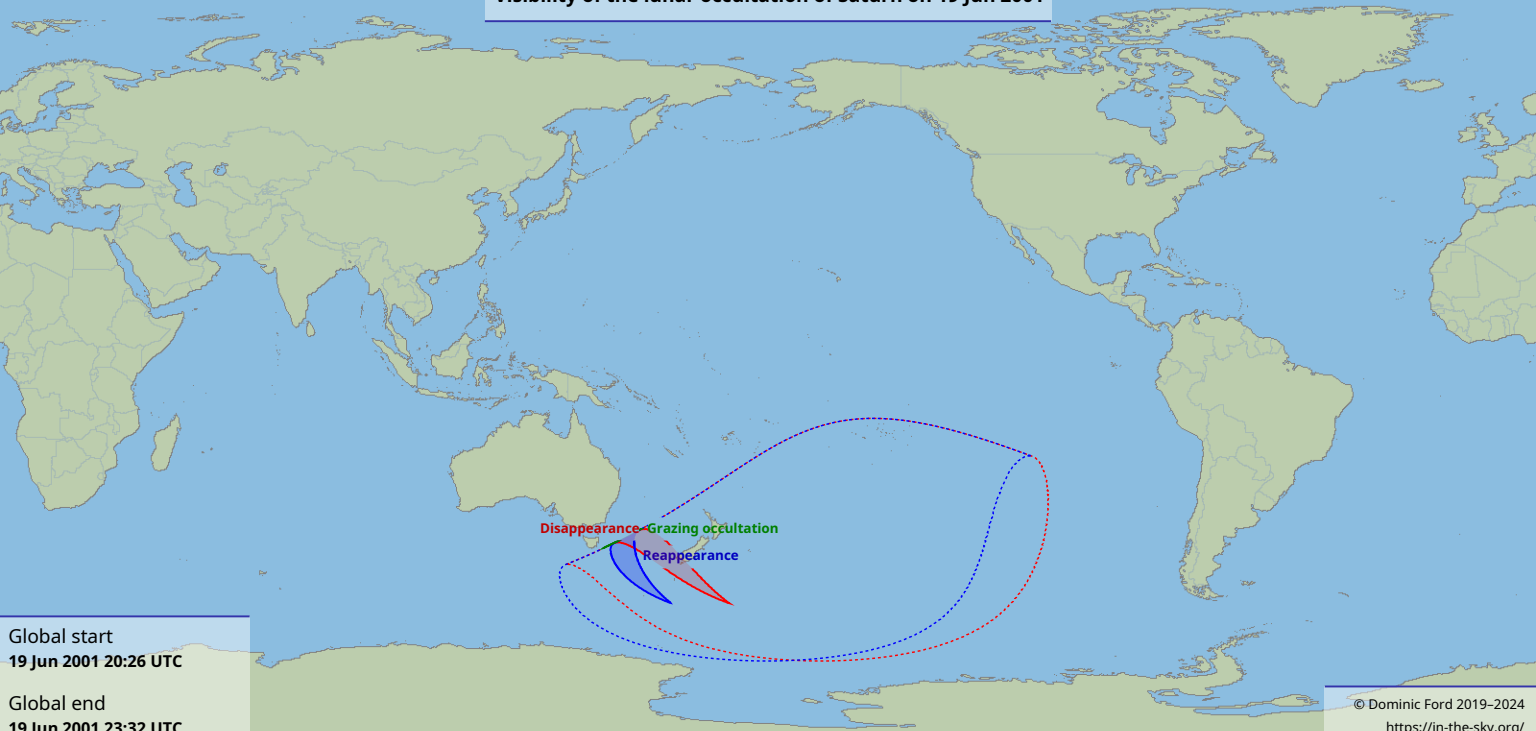

Visibility of the lunar occultation of Saturn on 19 Jun 2001

Disappearance Grazing occultation
Reappearance

Global start
19 Jun 2001 20:26 UTC

Global end
19 Jun 2001 23:32 UTC