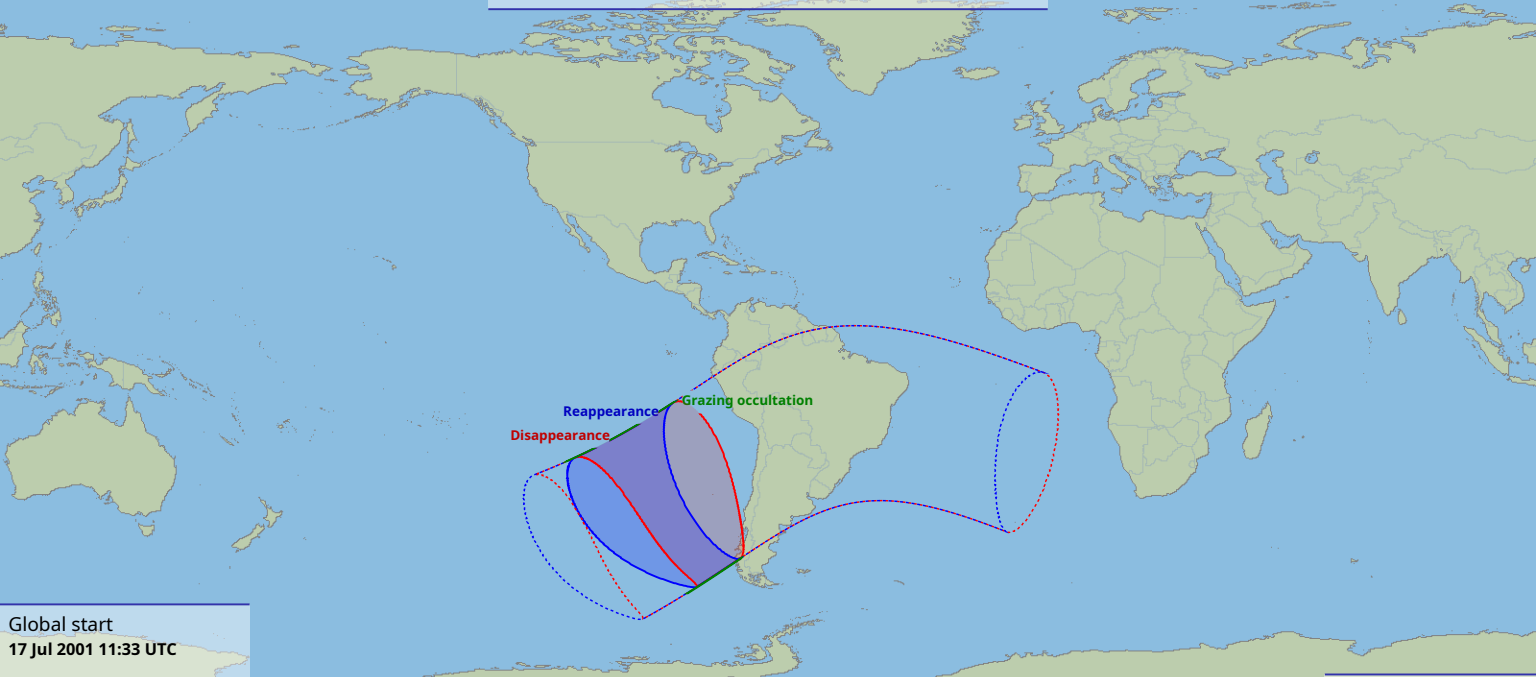

Visibility of the lunar occultation of Saturn on 17 Jul 2001

Reappearance
Grazing occultation
Disappearance

Global start
17 Jul 2001 11:33 UTC

Global end
17 Jul 2001 15:22 UTC