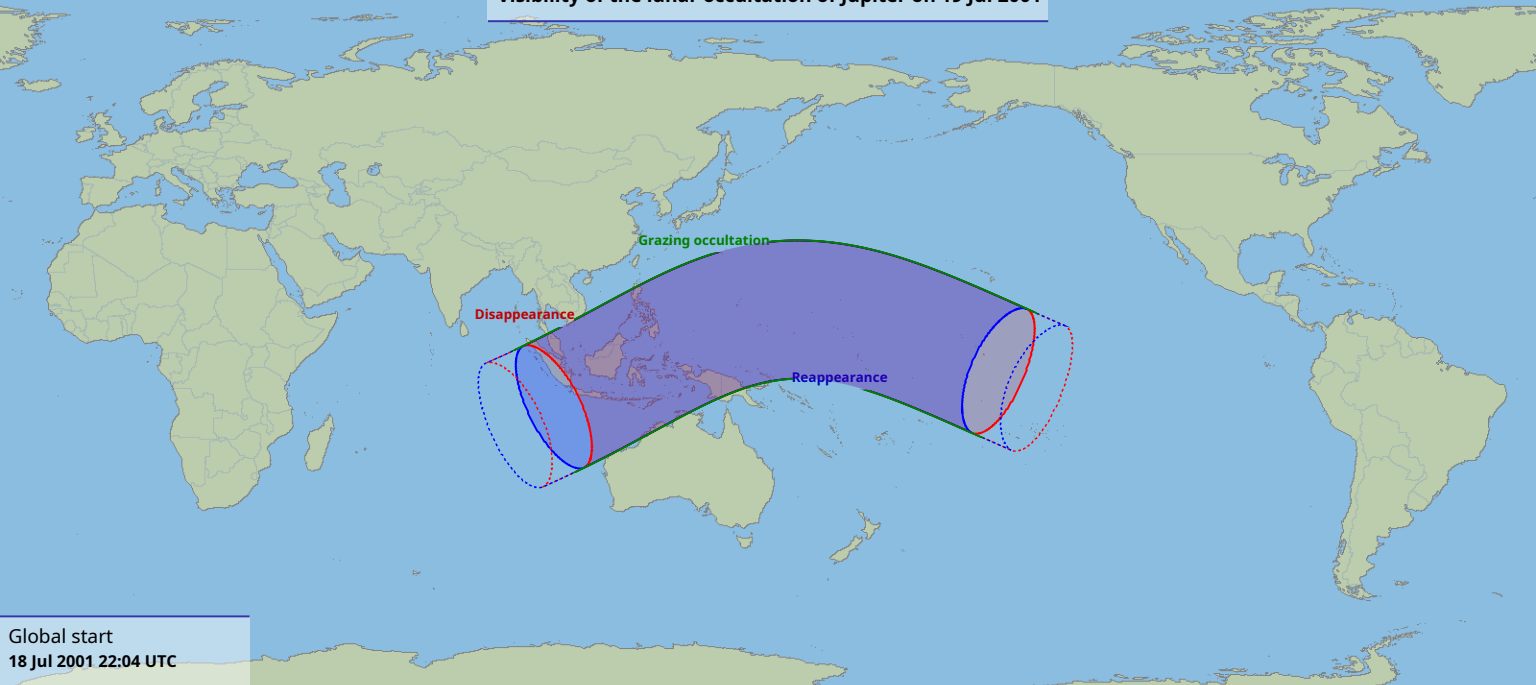

# Visibility of the lunar occultation of Jupiter on 19 Jul 2001

Global start  
18 Jul 2001 22:04 UTC

Global end  
19 Jul 2001 02:16 UTC