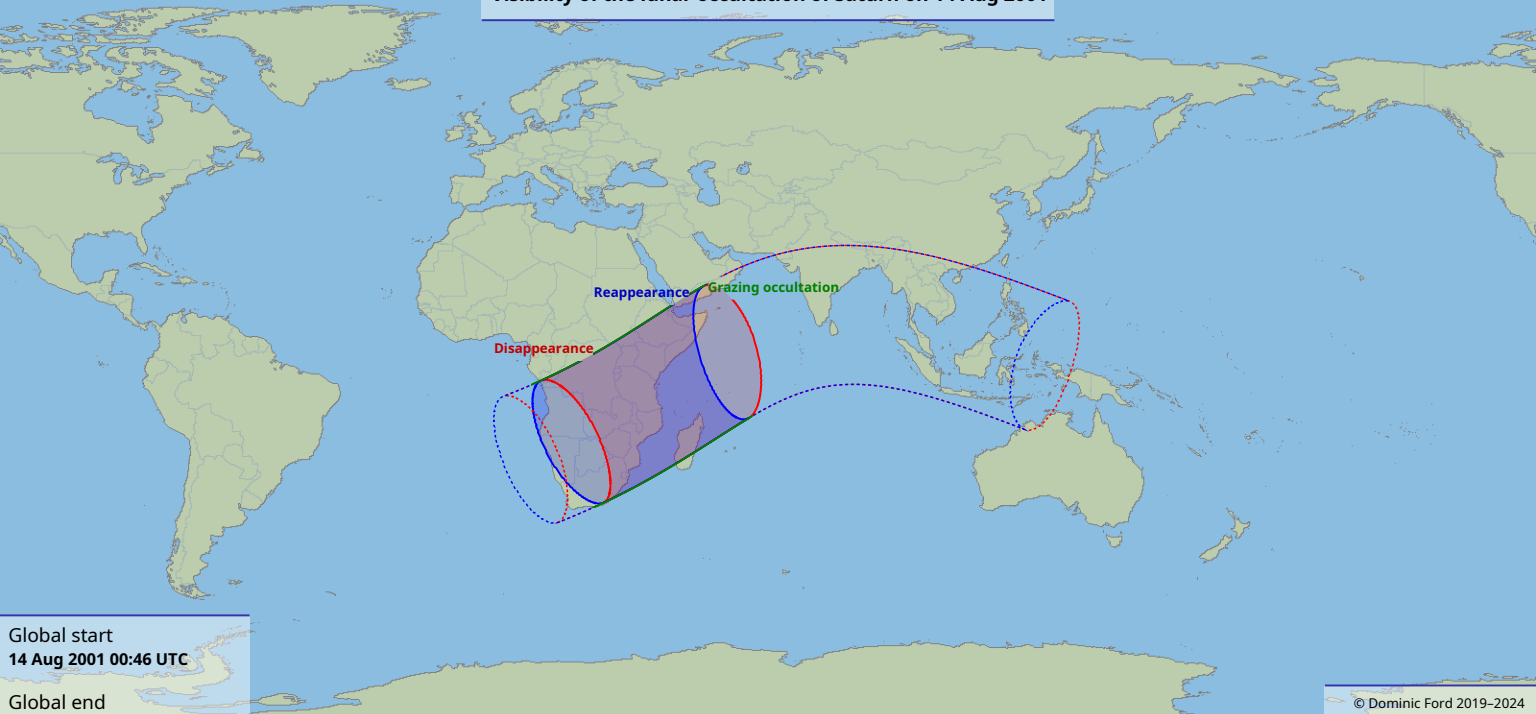

Visibility of the lunar occultation of Saturn on 14 Aug 2001

Global start
14 Aug 2001 00:46 UTC

Global end
14 Aug 2001 05:04 UTC