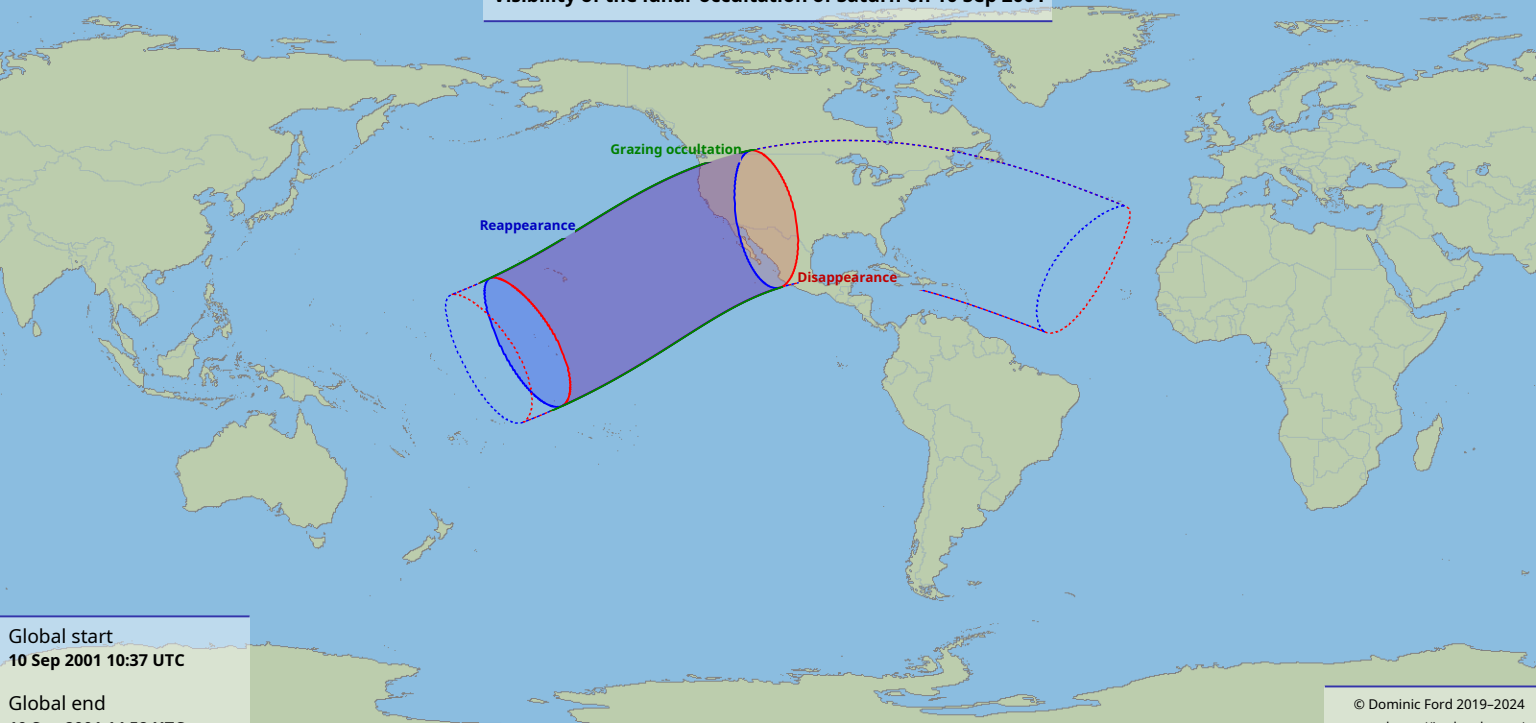

# Visibility of the lunar occultation of Saturn on 10 Sep 2001

Global start  
10 Sep 2001 10:37 UTC

Global end  
10 Sep 2001 14:58 UTC