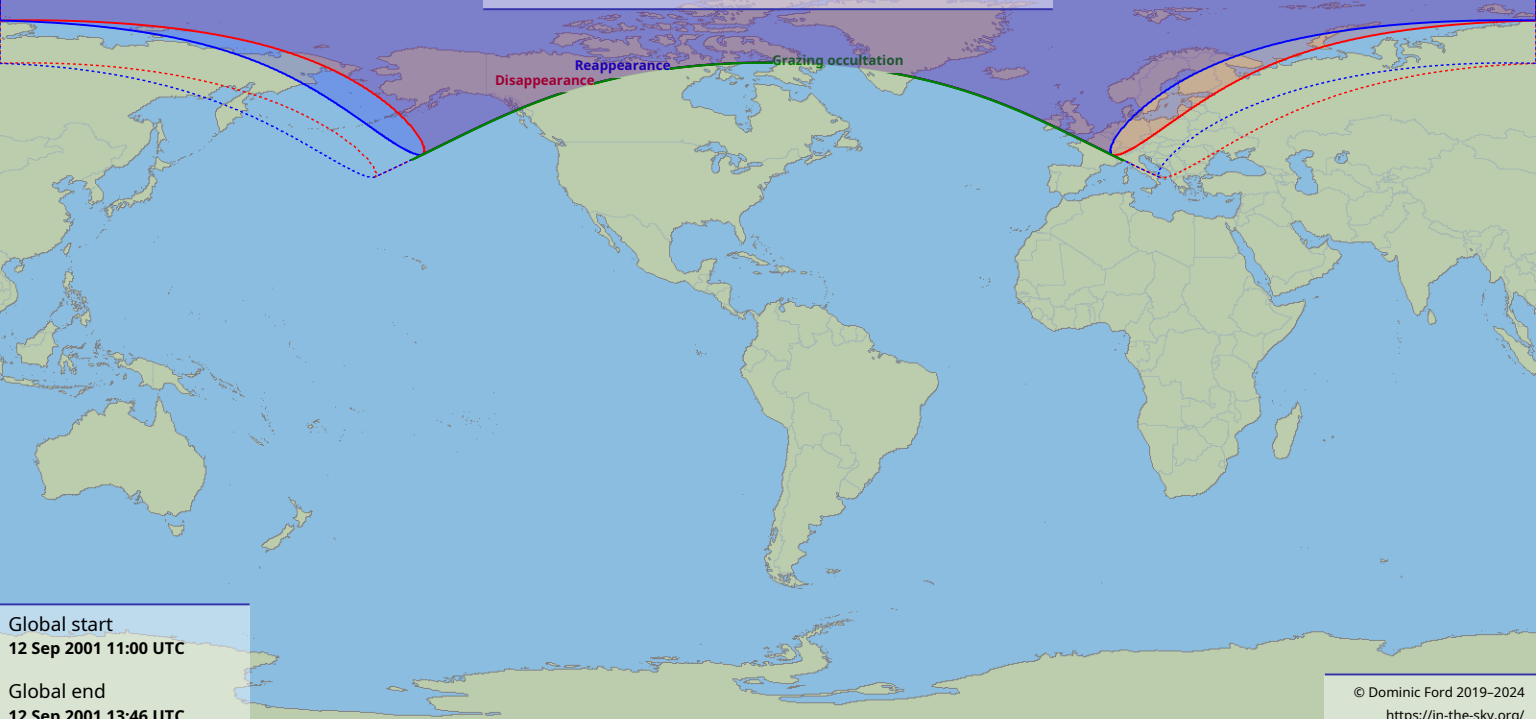

Visibility of the lunar occultation of Jupiter on 12 Sep 2001

Global start
12 Sep 2001 11:00 UTC

Global end
12 Sep 2001 13:46 UTC