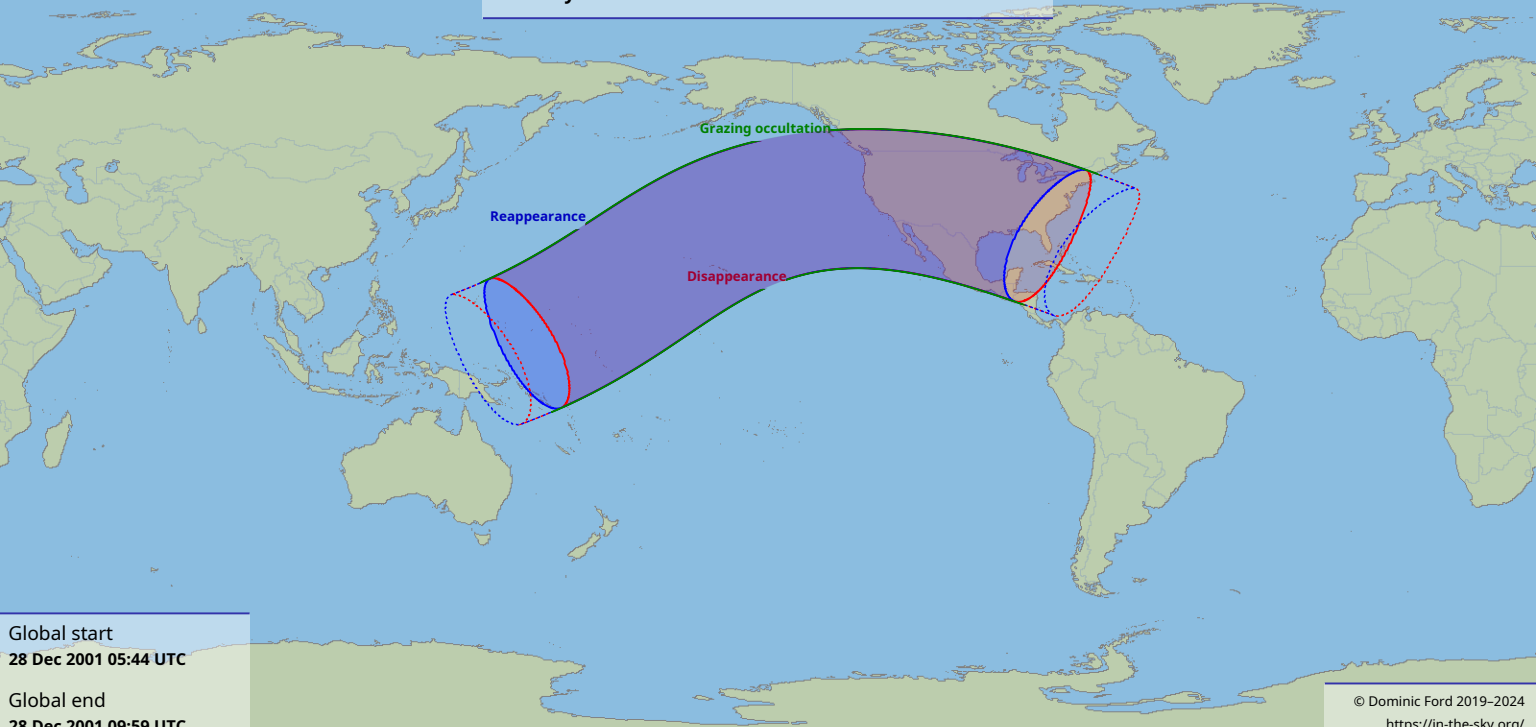

Visibility of the lunar occultation of Saturn on 28 Dec 2001

Global start
28 Dec 2001 05:44 UTC

Global end
28 Dec 2001 09:59 UTC