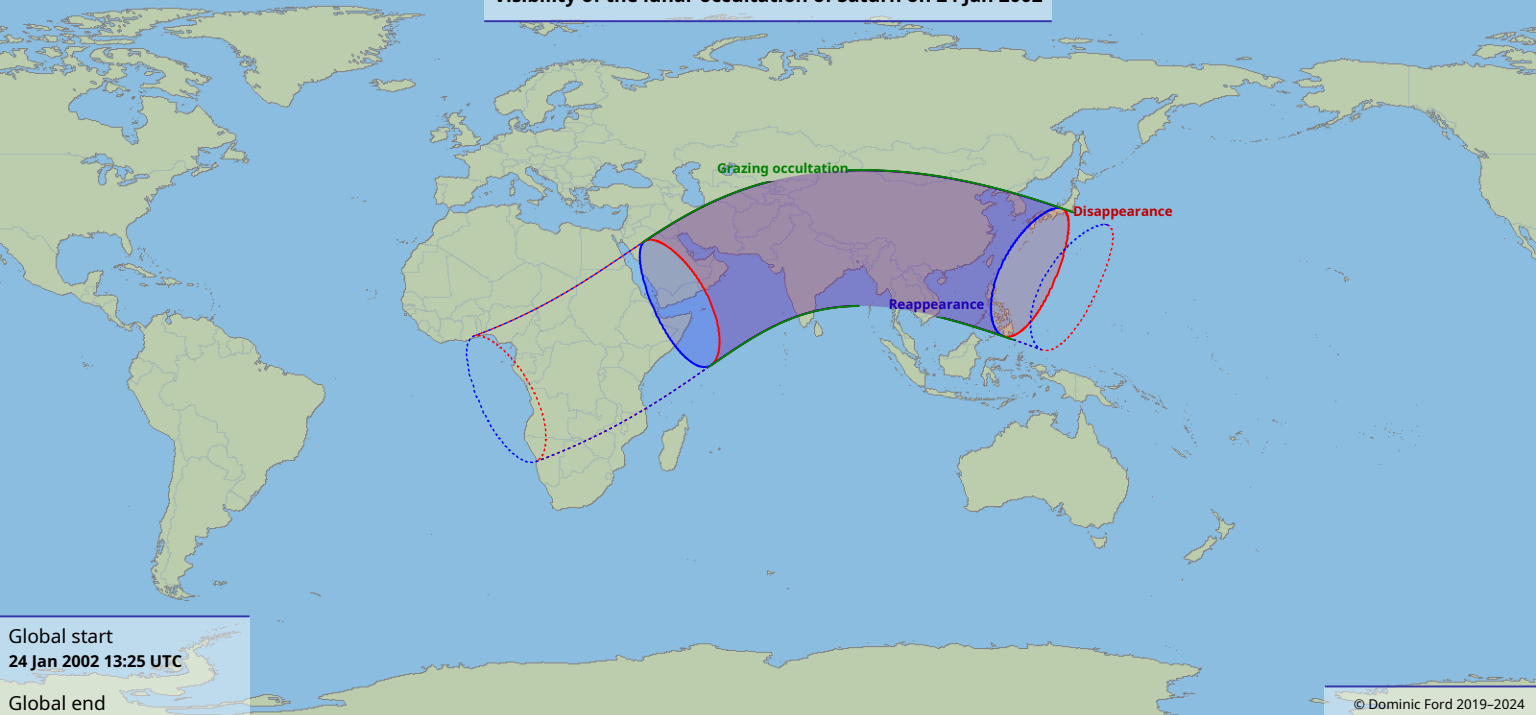

# Visibility of the lunar occultation of Saturn on 24 Jan 2002

Global start  
24 Jan 2002 13:25 UTC

Global end  
24 Jan 2002 17:48 UTC