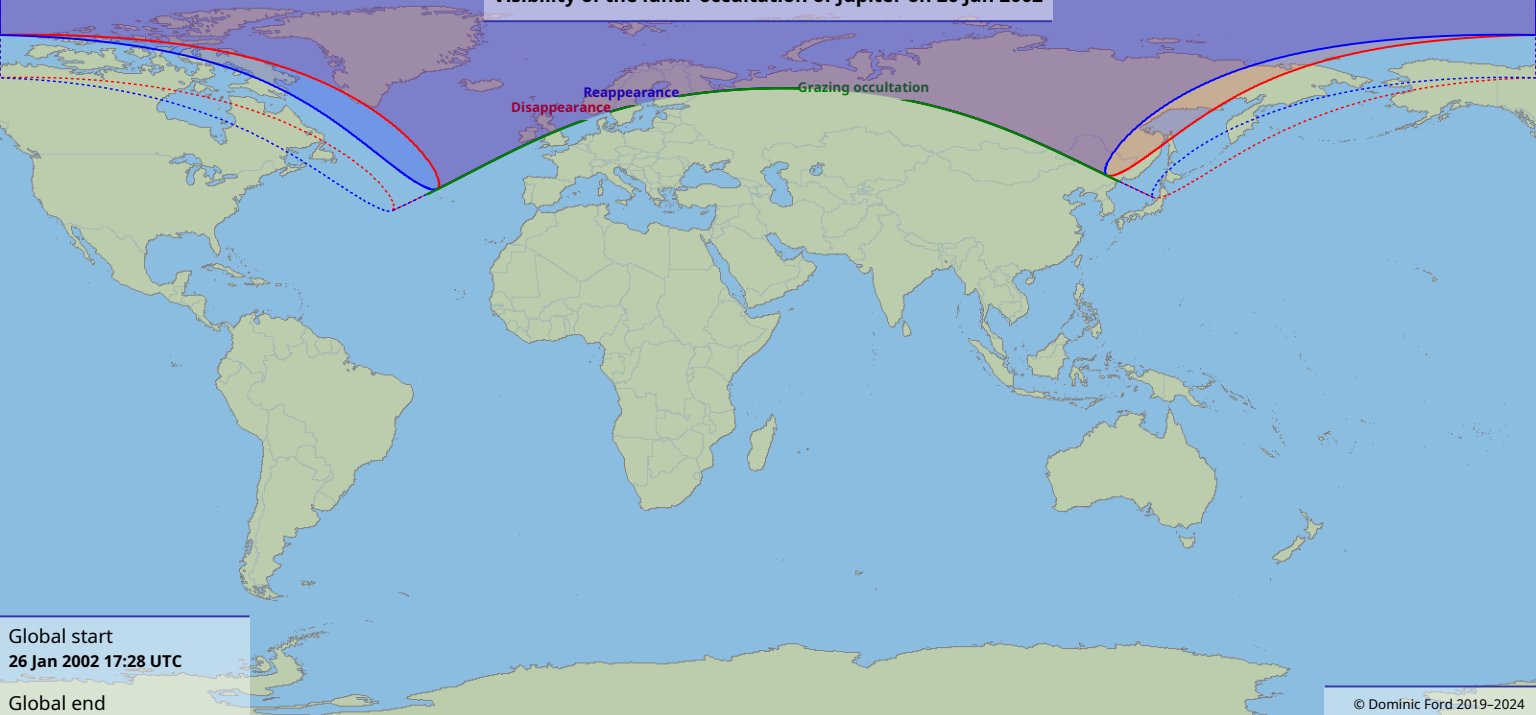

Visibility of the lunar occultation of Jupiter on 26 Jan 2002

Global start
26 Jan 2002 17:28 UTC

Global end
26 Jan 2002 20:21 UTC