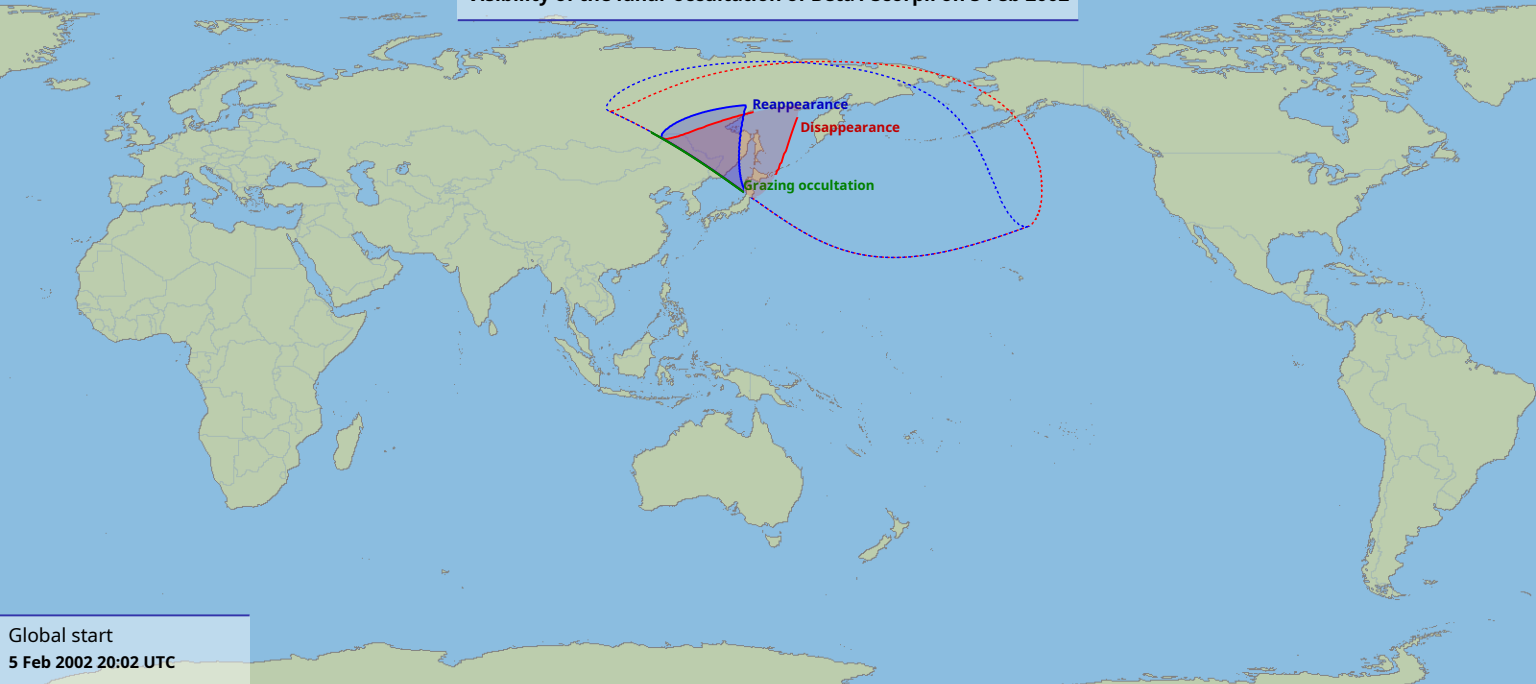

Visibility of the lunar occultation of Beta1 Scorpii on 5 Feb 2002

Global start
5 Feb 2002 20:02 UTC

Global end
5 Feb 2002 22:37 UTC