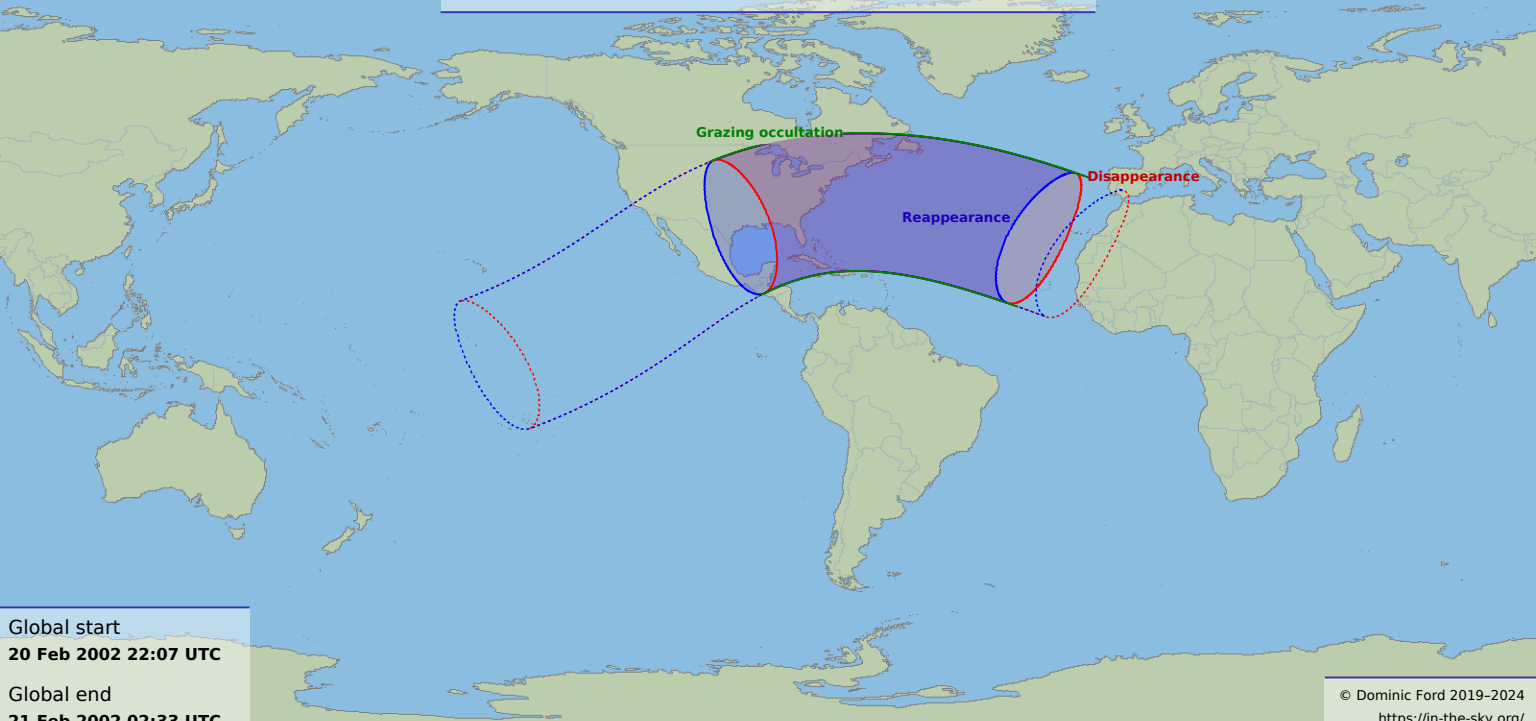

Visibility of the lunar occultation of Saturn on 21 Feb 2002

Global start
20 Feb 2002 22:07 UTC

Global end
21 Feb 2002 02:33 UTC