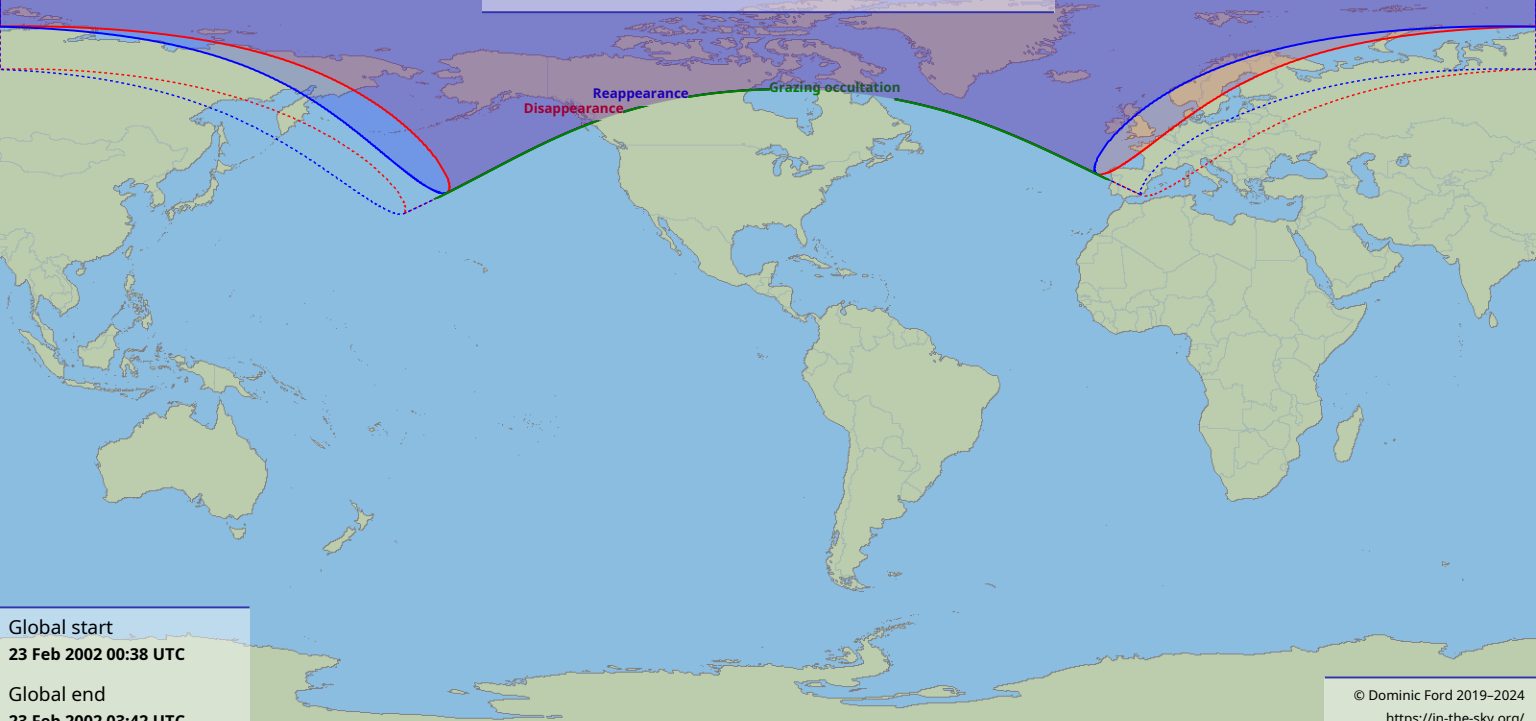

Visibility of the lunar occultation of Jupiter on 23 Feb 2002

Global start
23 Feb 2002 00:38 UTC

Global end
23 Feb 2002 03:42 UTC