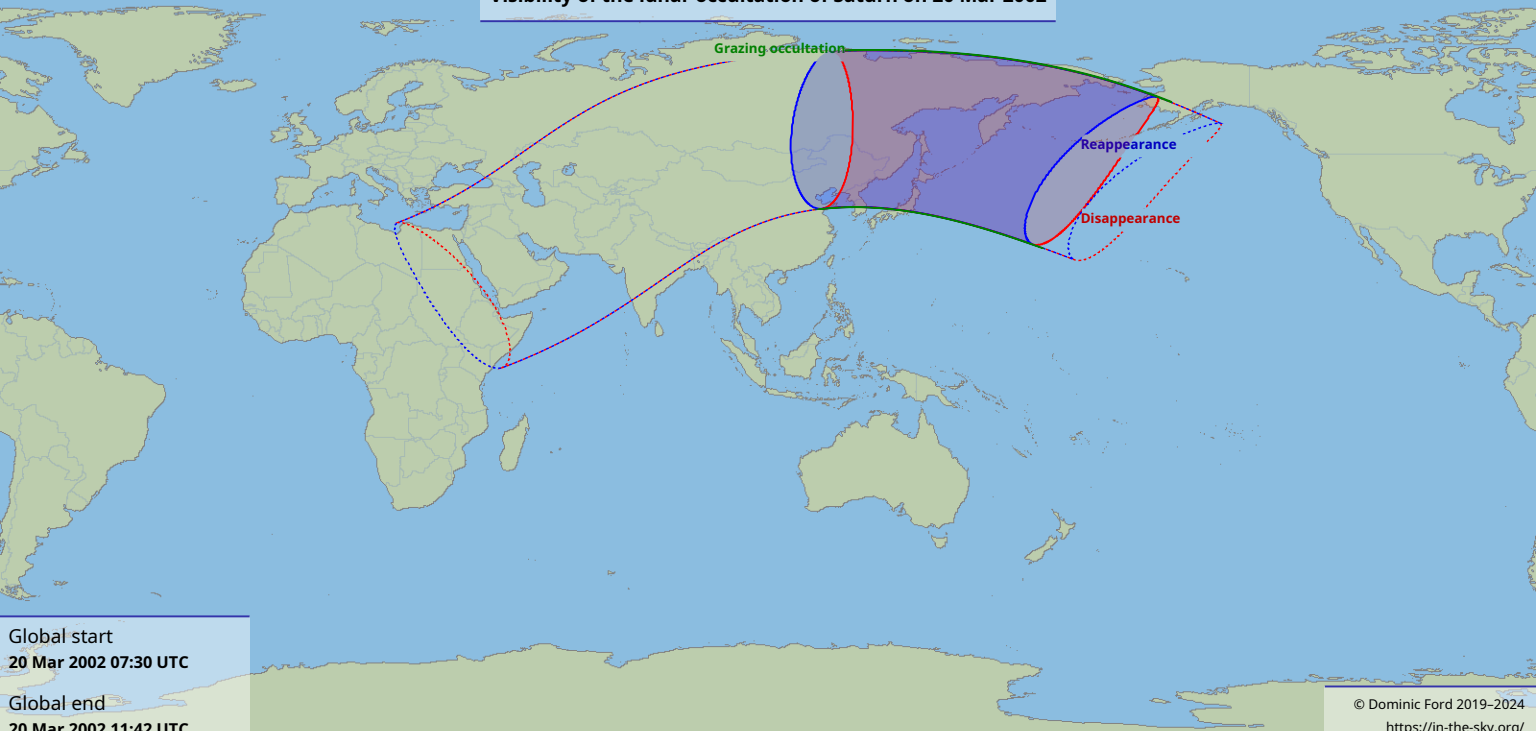

# Visibility of the lunar occultation of Saturn on 20 Mar 2002

Global start  
20 Mar 2002 07:30 UTC

Global end  
20 Mar 2002 11:42 UTC