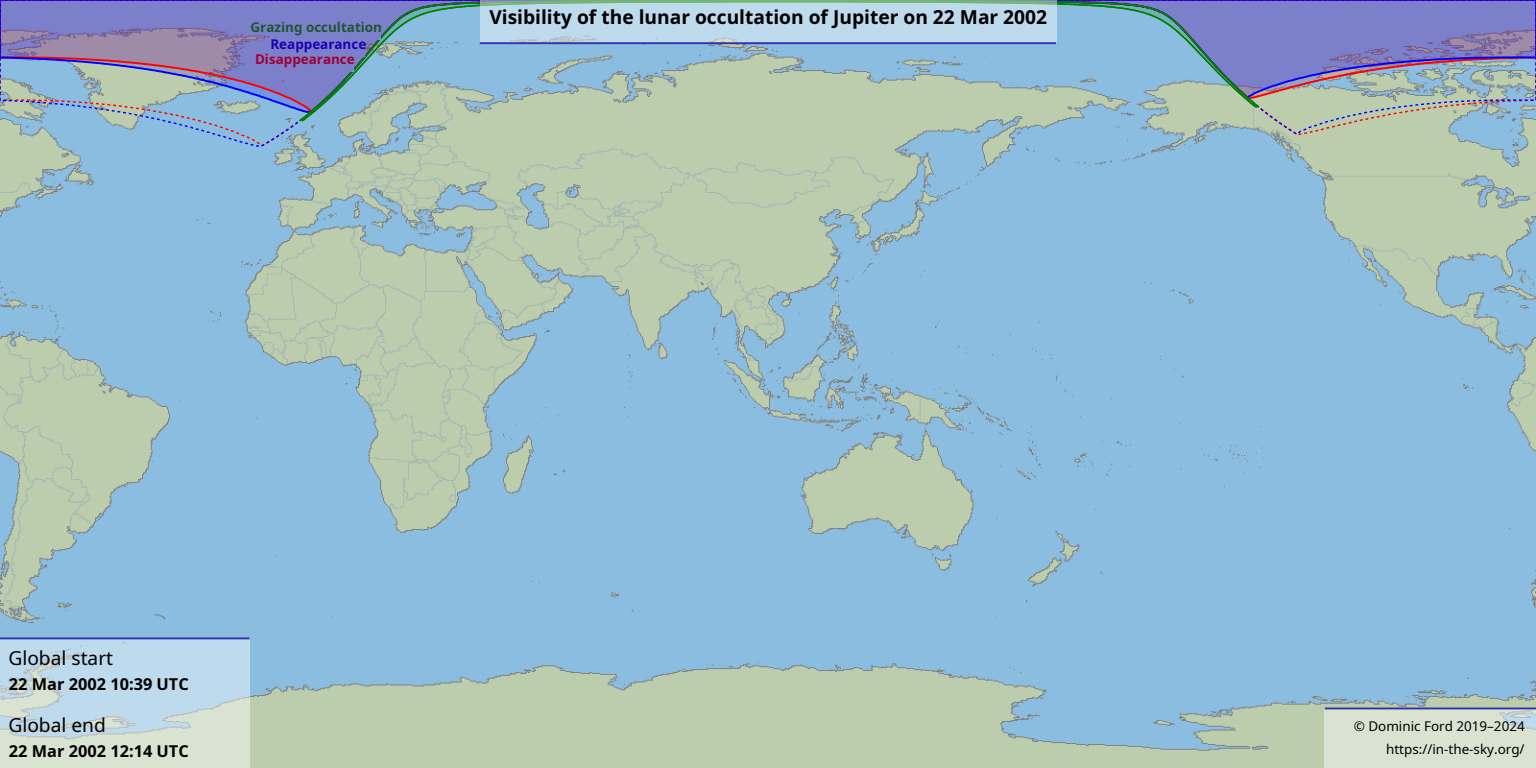

Visibility of the lunar occultation of Jupiter on 22 Mar 2002

Grazing occultation
Reappearance
Disappearance

Global start
22 Mar 2002 10:39 UTC

Global end
22 Mar 2002 12:14 UTC