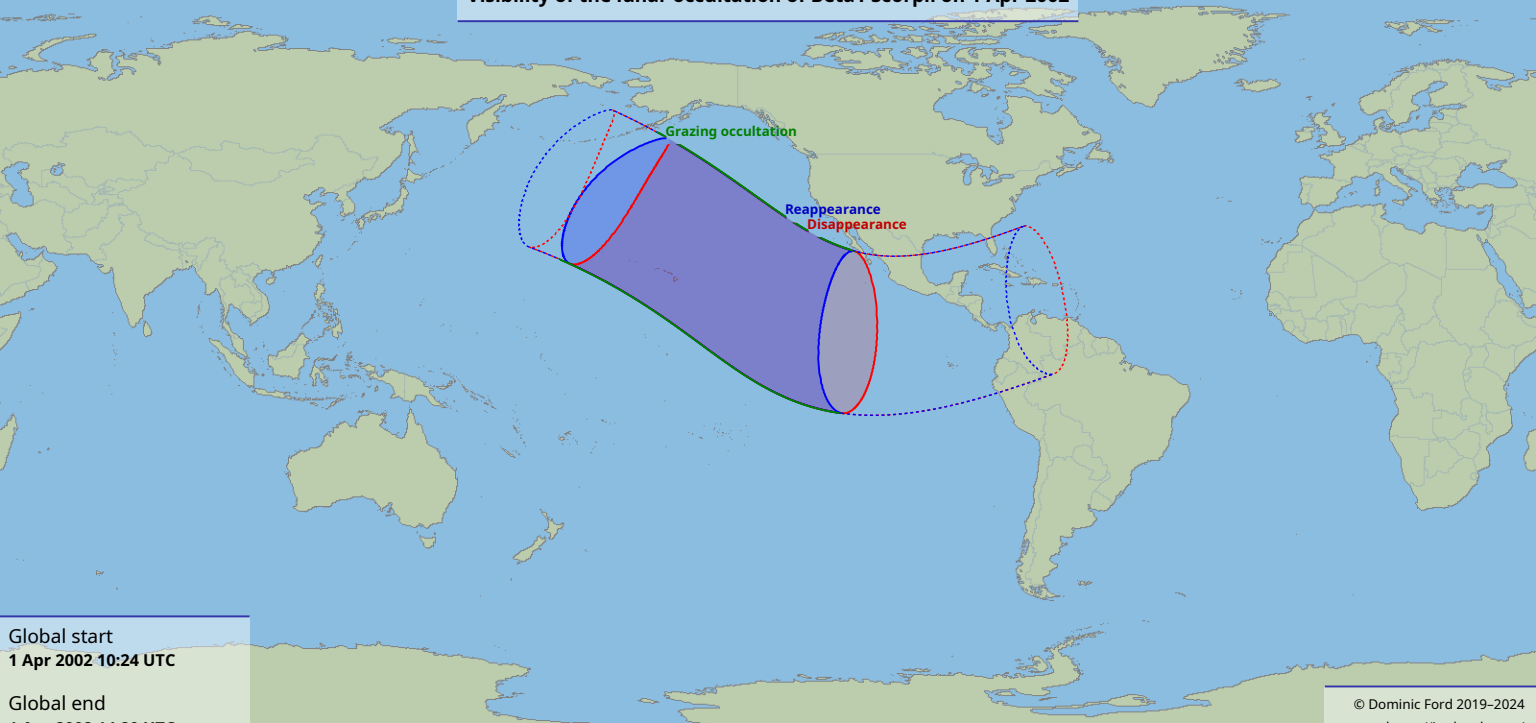

# Visibility of the lunar occultation of Beta1 Scorpii on 1 Apr 2002

Global start  
1 Apr 2002 10:24 UTC

Global end  
1 Apr 2002 14:20 UTC