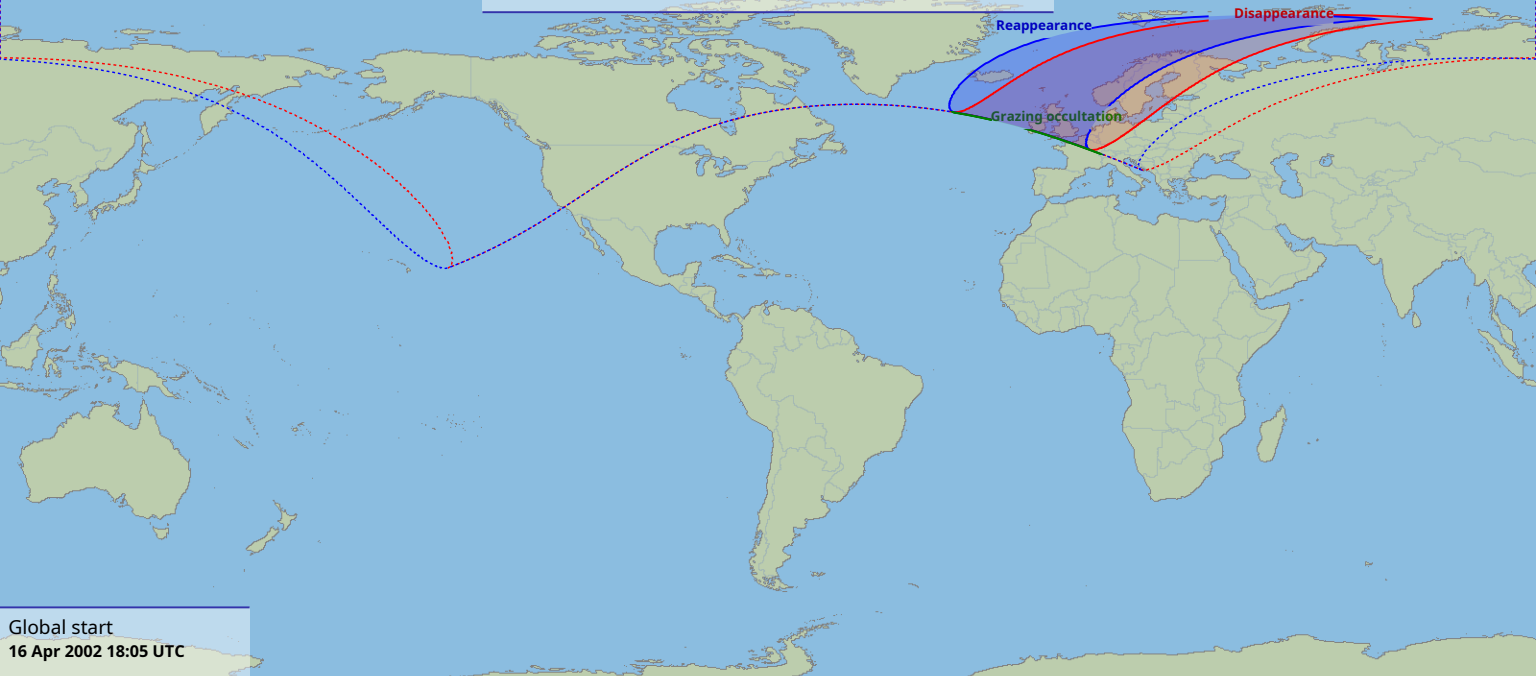

Visibility of the lunar occultation of Saturn on 16 Apr 2002

Global start
16 Apr 2002 18:05 UTC

Global end
16 Apr 2002 21:31 UTC