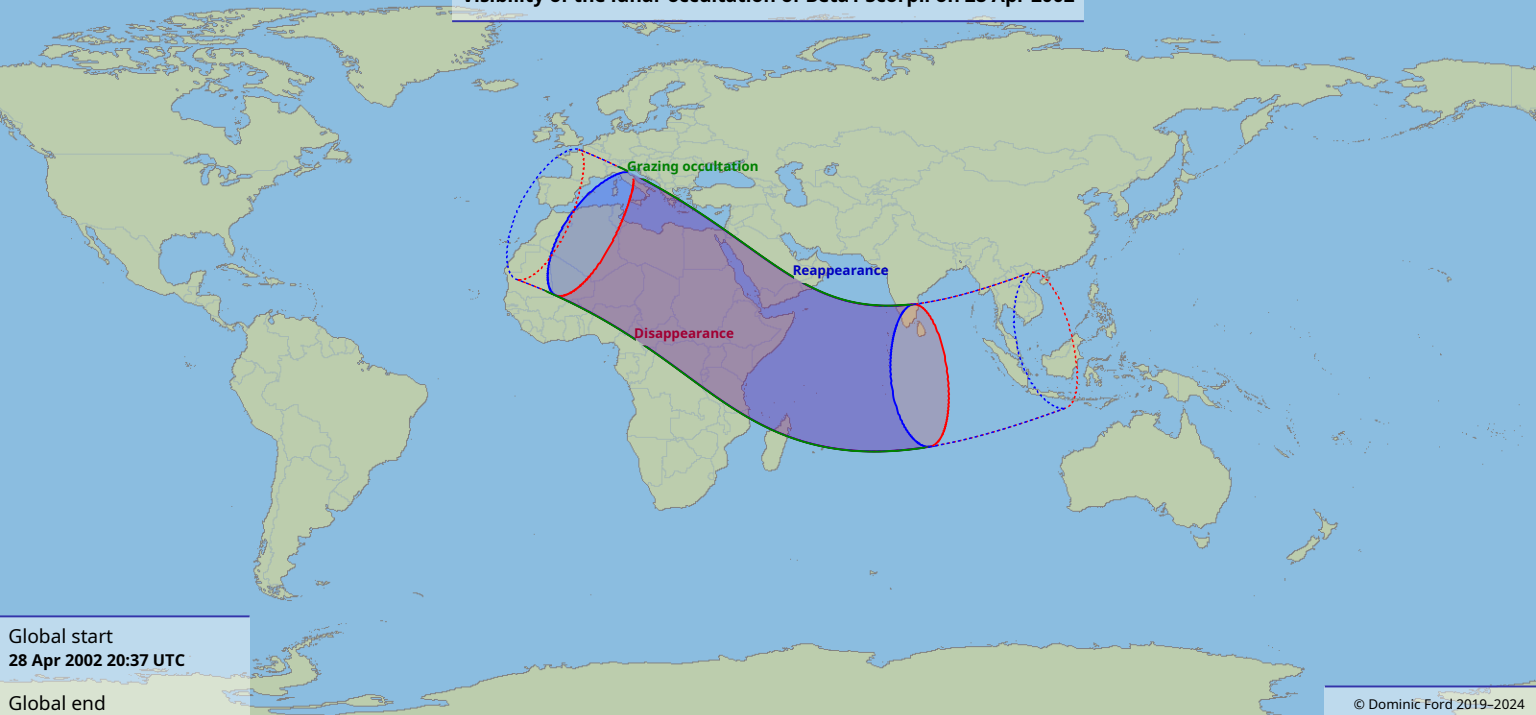

# Visibility of the lunar occultation of Beta1 Scorpii on 28 Apr 2002

Global start  
28 Apr 2002 20:37 UTC

Global end  
29 Apr 2002 00:40 UTC