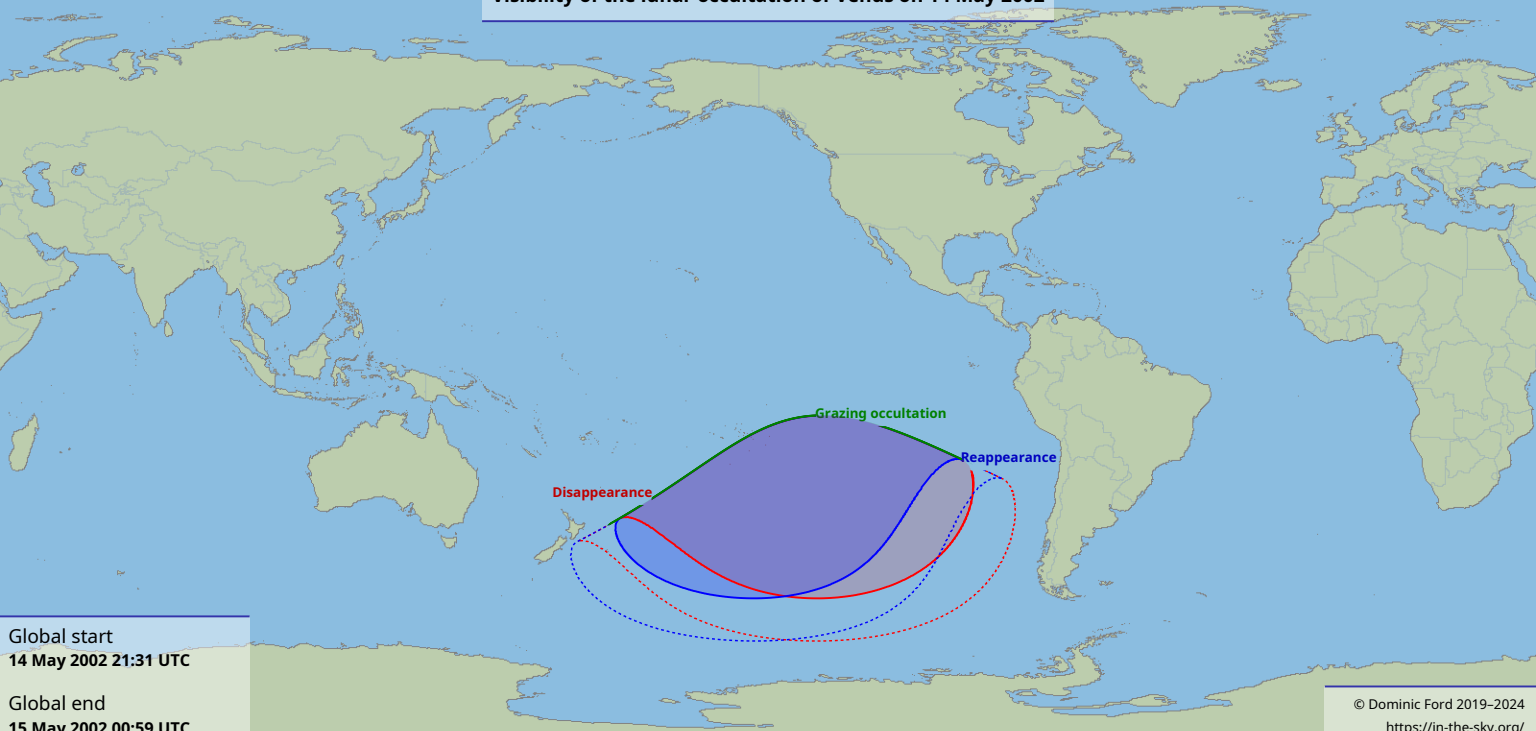

Visibility of the lunar occultation of Venus on 14 May 2002

Global start
14 May 2002 21:31 UTC

Global end
15 May 2002 00:59 UTC