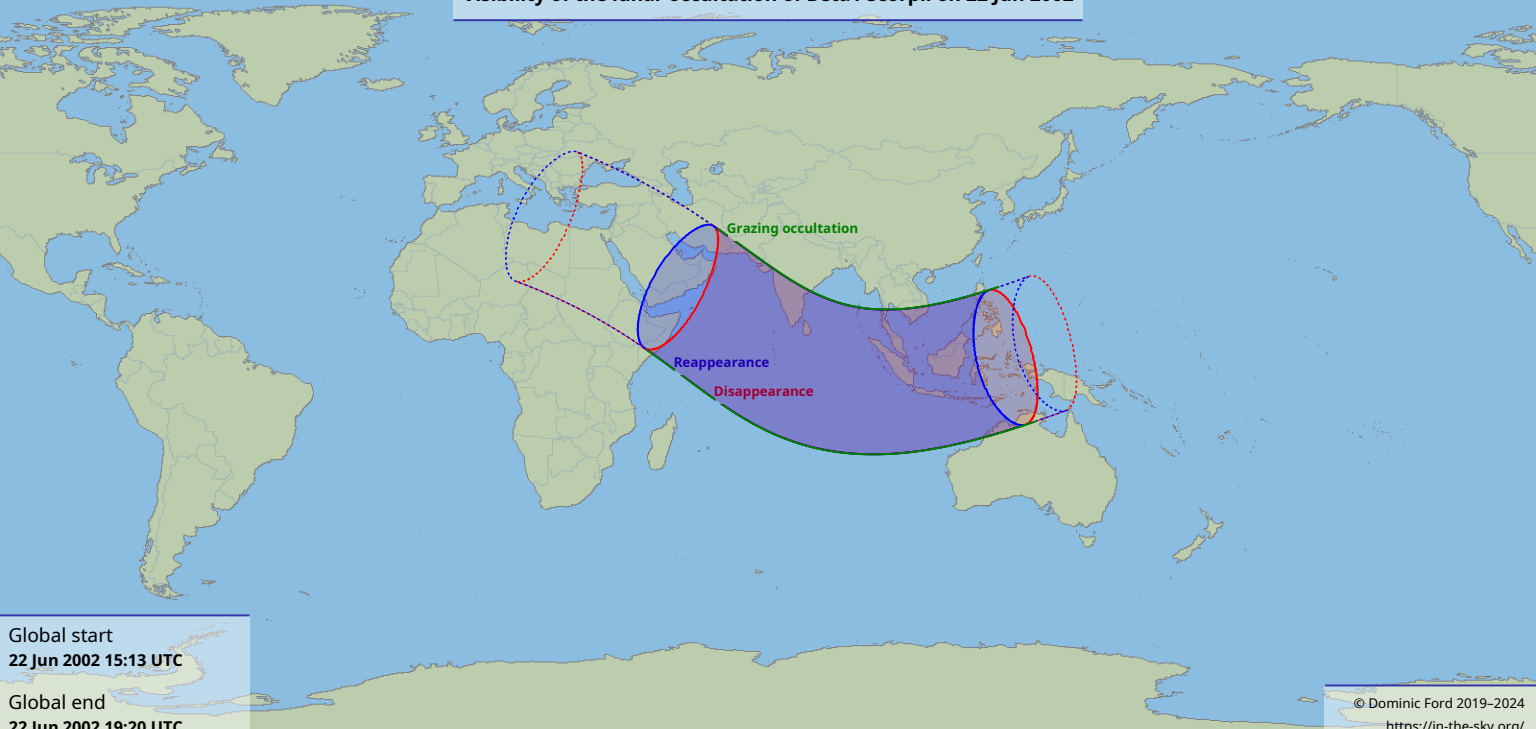

Visibility of the lunar occultation of Beta1 Scorpii on 22 Jun 2002

Global start
22 Jun 2002 15:13 UTC

Global end
22 Jun 2002 19:20 UTC

© Dominic Ford 2019–2024

<https://in-the-sky.org/>