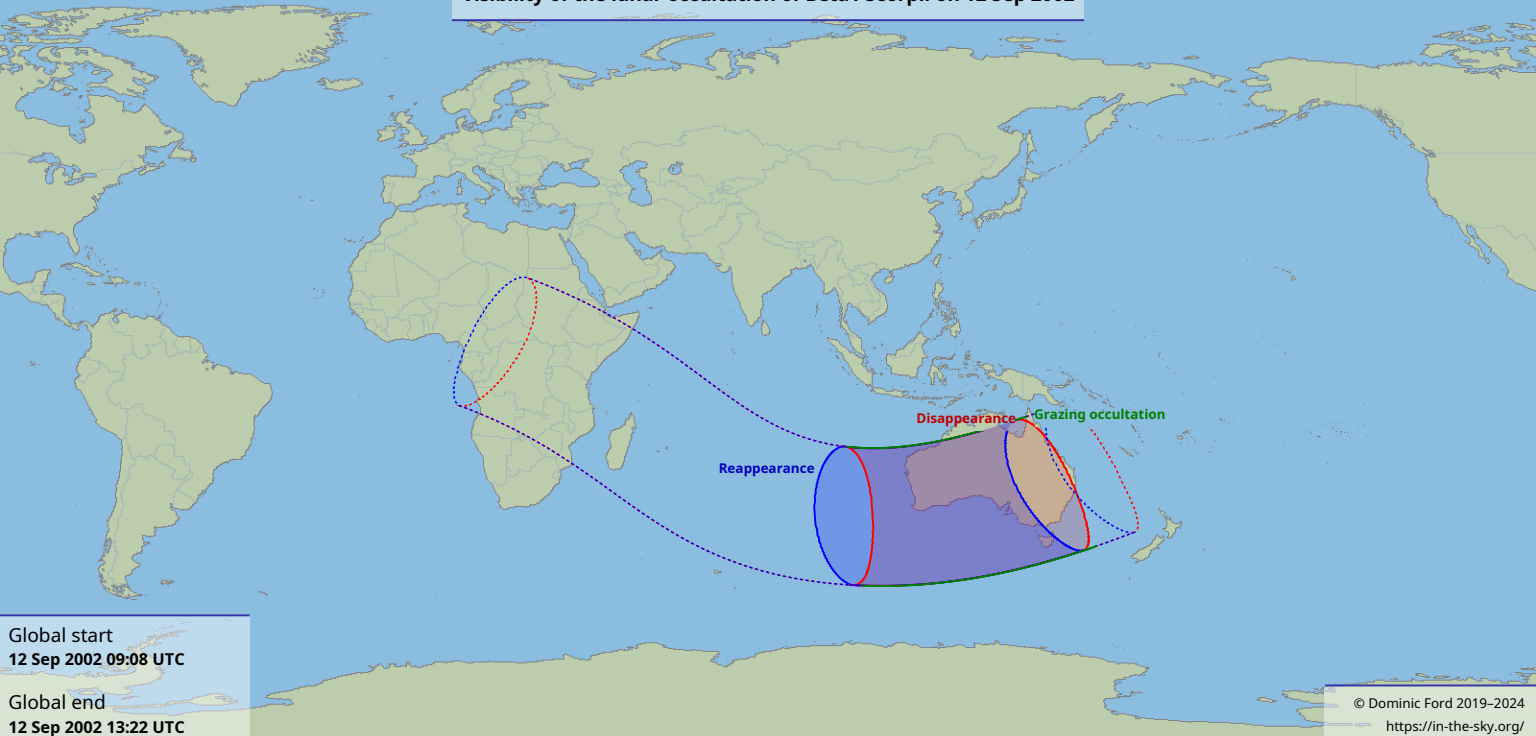

Visibility of the lunar occultation of Beta1 Scorpii on 12 Sep 2002

Global start
12 Sep 2002 09:08 UTC

Global end
12 Sep 2002 13:22 UTC