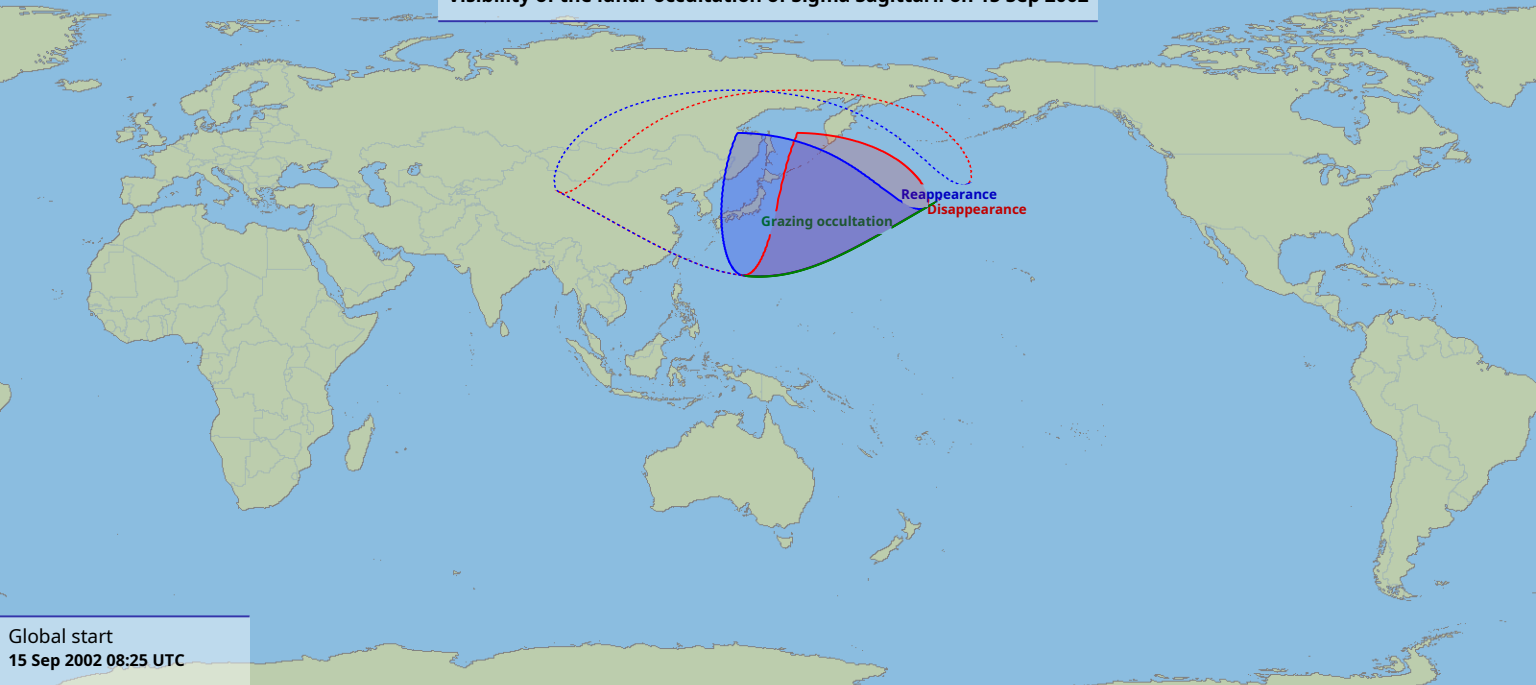

Visibility of the lunar occultation of Sigma Sagittarii on 15 Sep 2002

Global start
15 Sep 2002 08:25 UTC

Global end
15 Sep 2002 11:11 UTC