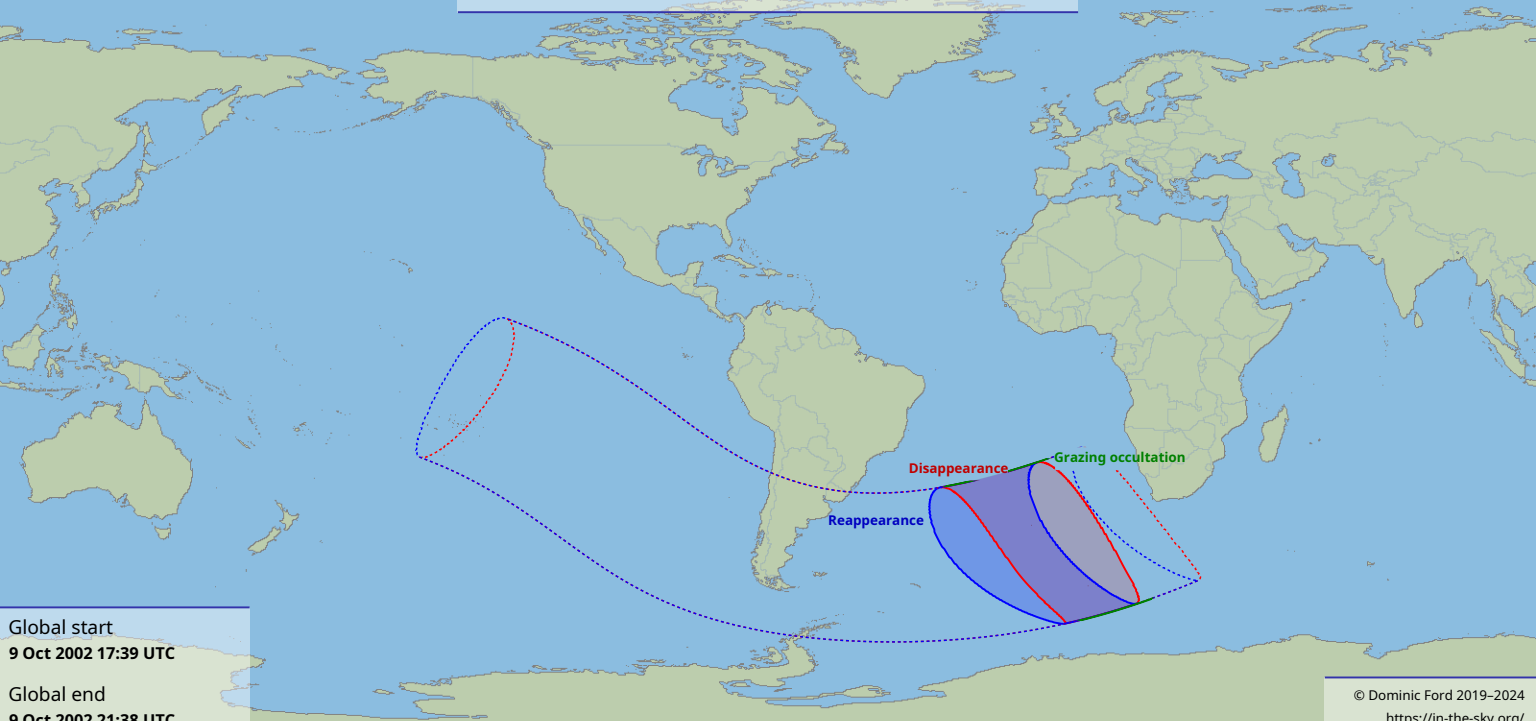

Visibility of the lunar occultation of Beta1 Scorpii on 9 Oct 2002

Global start
9 Oct 2002 17:39 UTC

Global end
9 Oct 2002 21:38 UTC