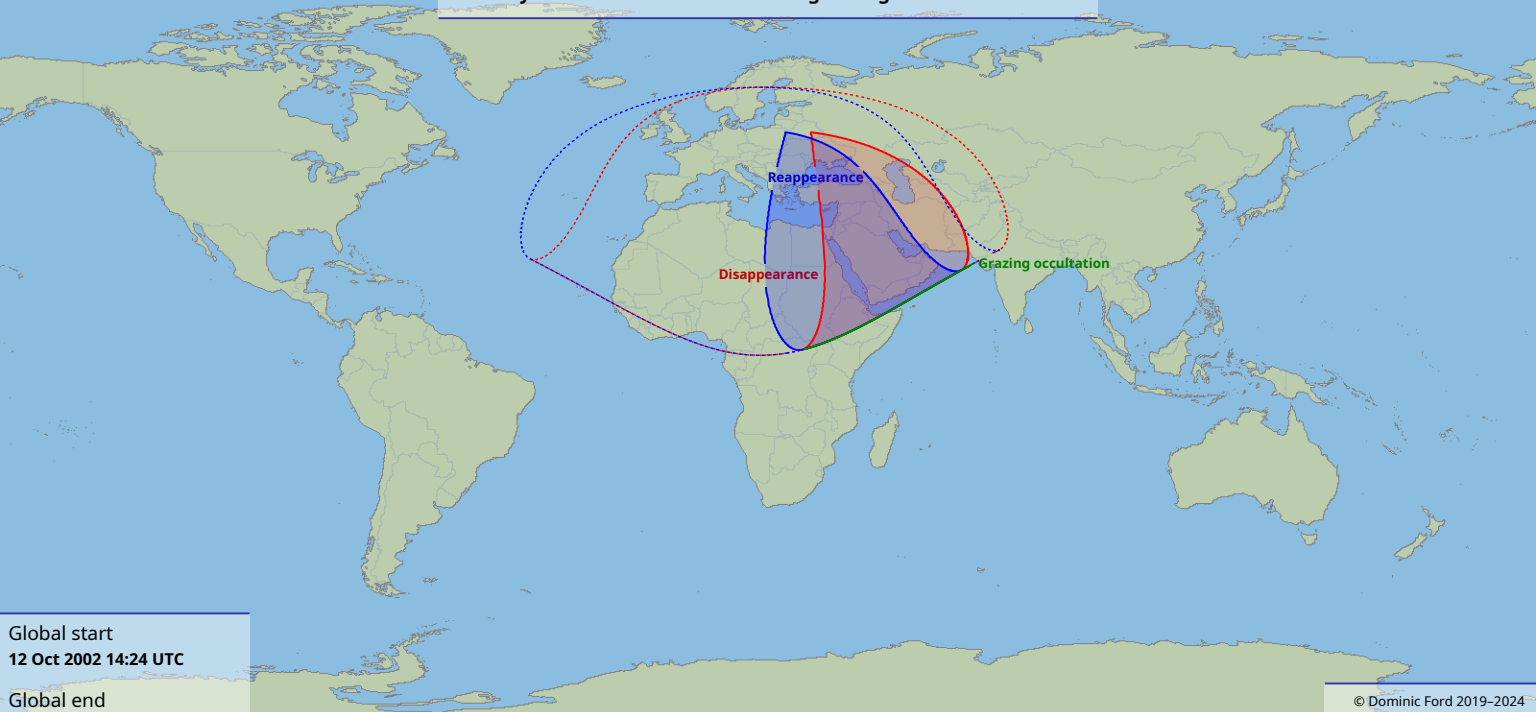

Visibility of the lunar occultation of Sigma Sagittarii on 12 Oct 2002

Global start
12 Oct 2002 14:24 UTC

Global end
12 Oct 2002 18:00 UTC