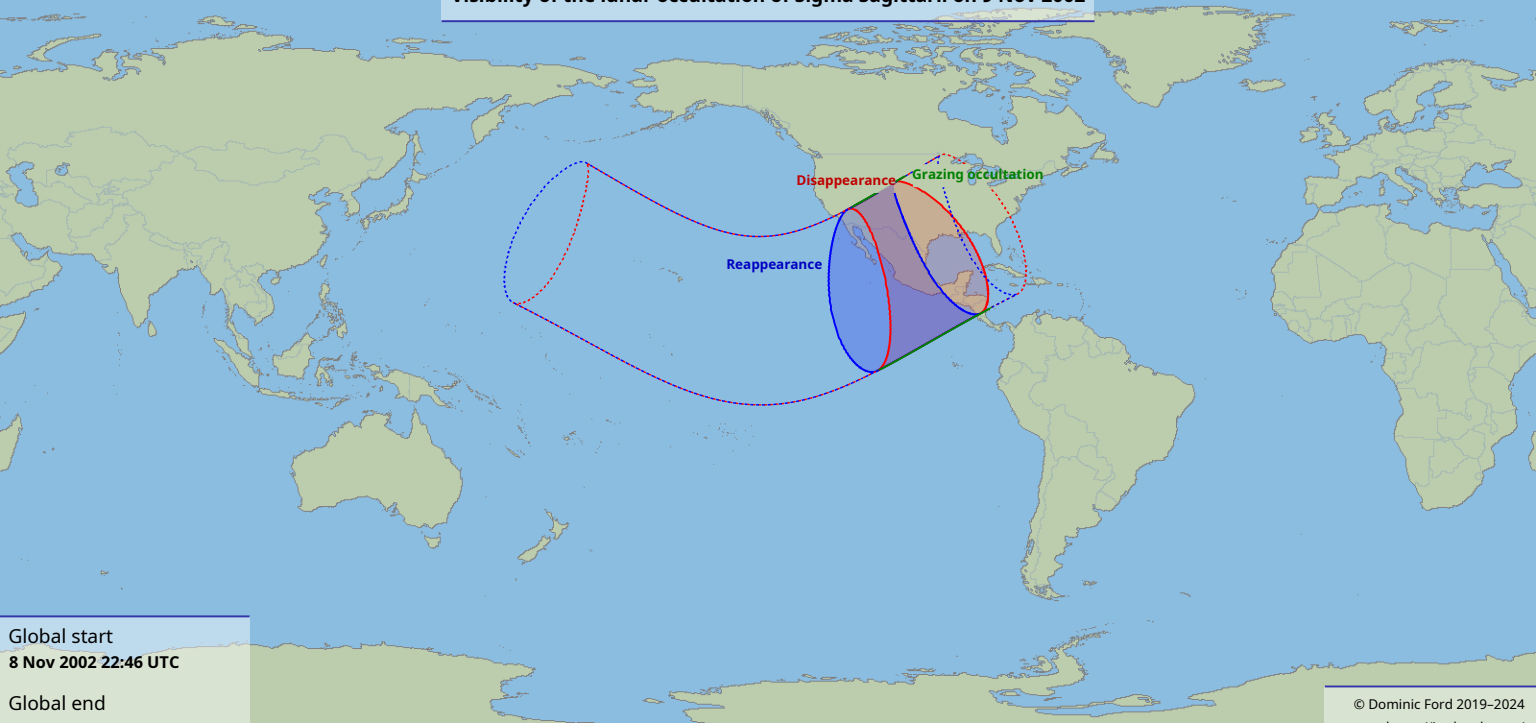

# Visibility of the lunar occultation of Sigma Sagittarii on 9 Nov 2002

Global start  
8 Nov 2002 22:46 UTC

Global end  
9 Nov 2002 02:40 UTC