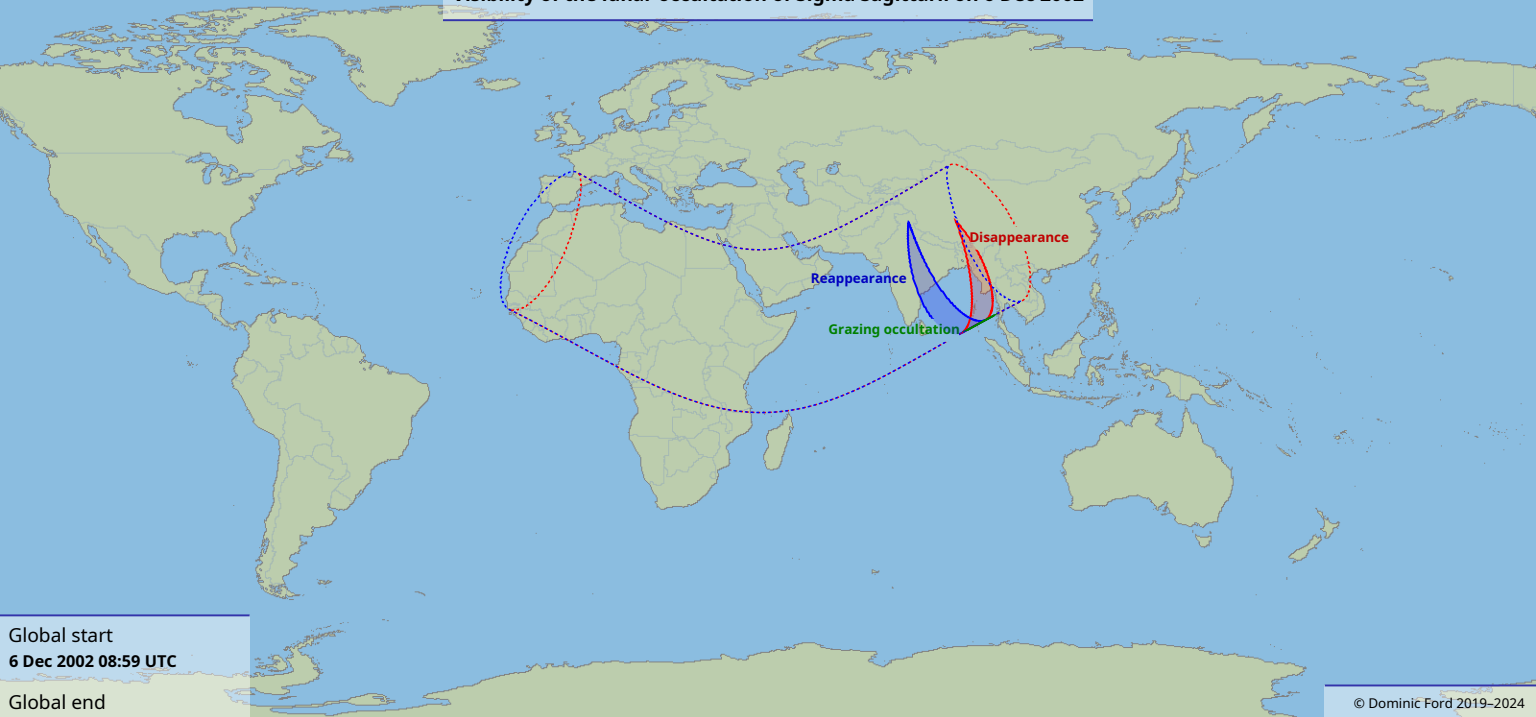

Visibility of the lunar occultation of Sigma Sagittarii on 6 Dec 2002

Global start
6 Dec 2002 08:59 UTC

Global end
6 Dec 2002 12:54 UTC