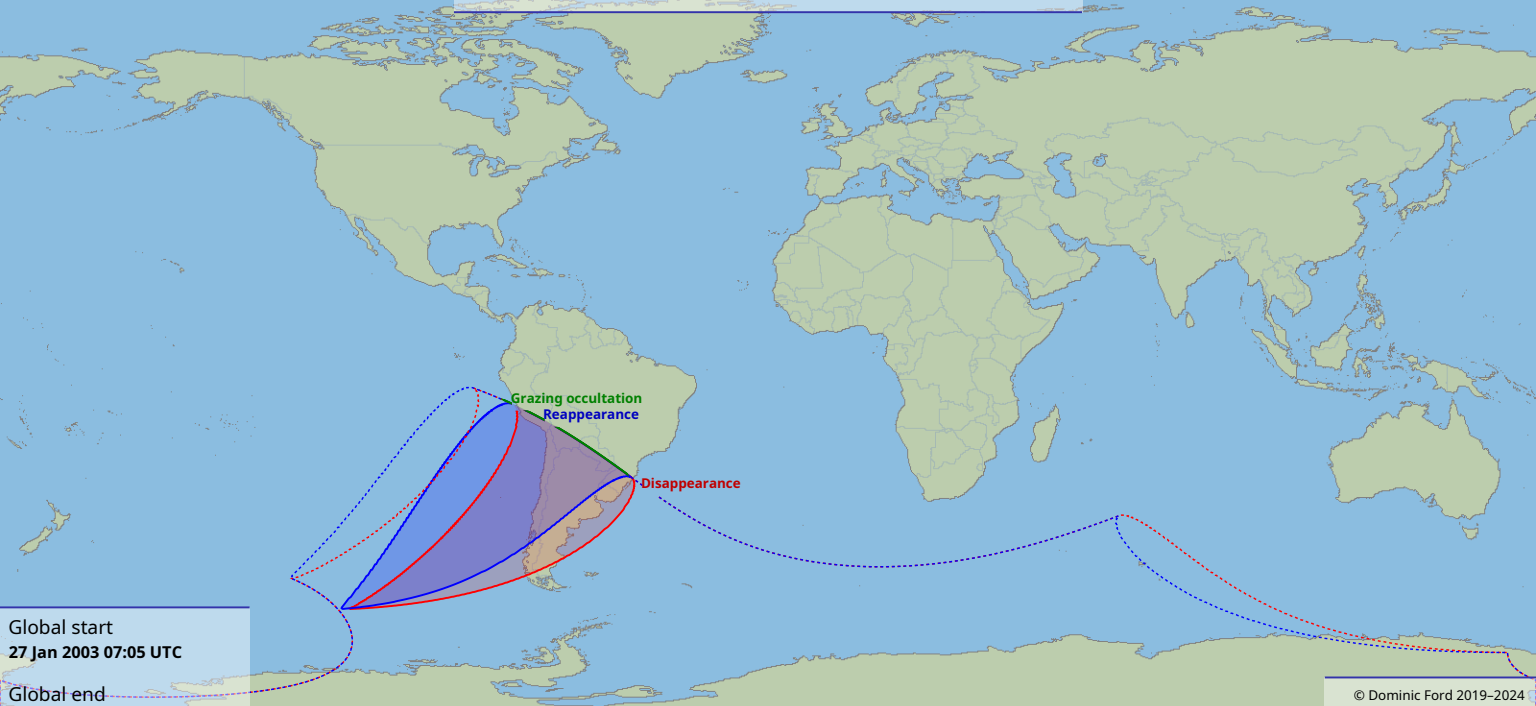

# Visibility of the lunar occultation of Beta1 Scorpii on 27 Jan 2003

Global start  
27 Jan 2003 07:05 UTC

Global end  
27 Jan 2003 10:40 UTC