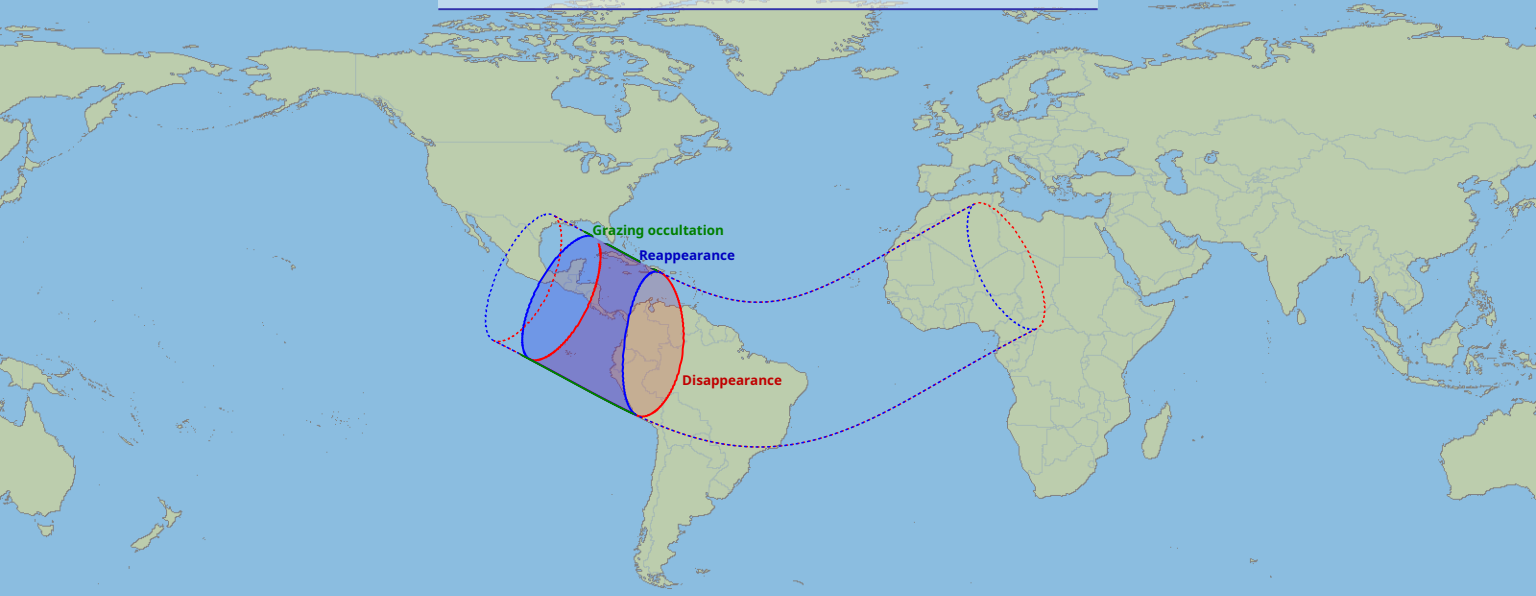

# Visibility of the lunar occultation of Sigma Sagittarii on 26 Feb 2003

Global start  
26 Feb 2003 09:21 UTC

Global end  
26 Feb 2003 13:34 UTC