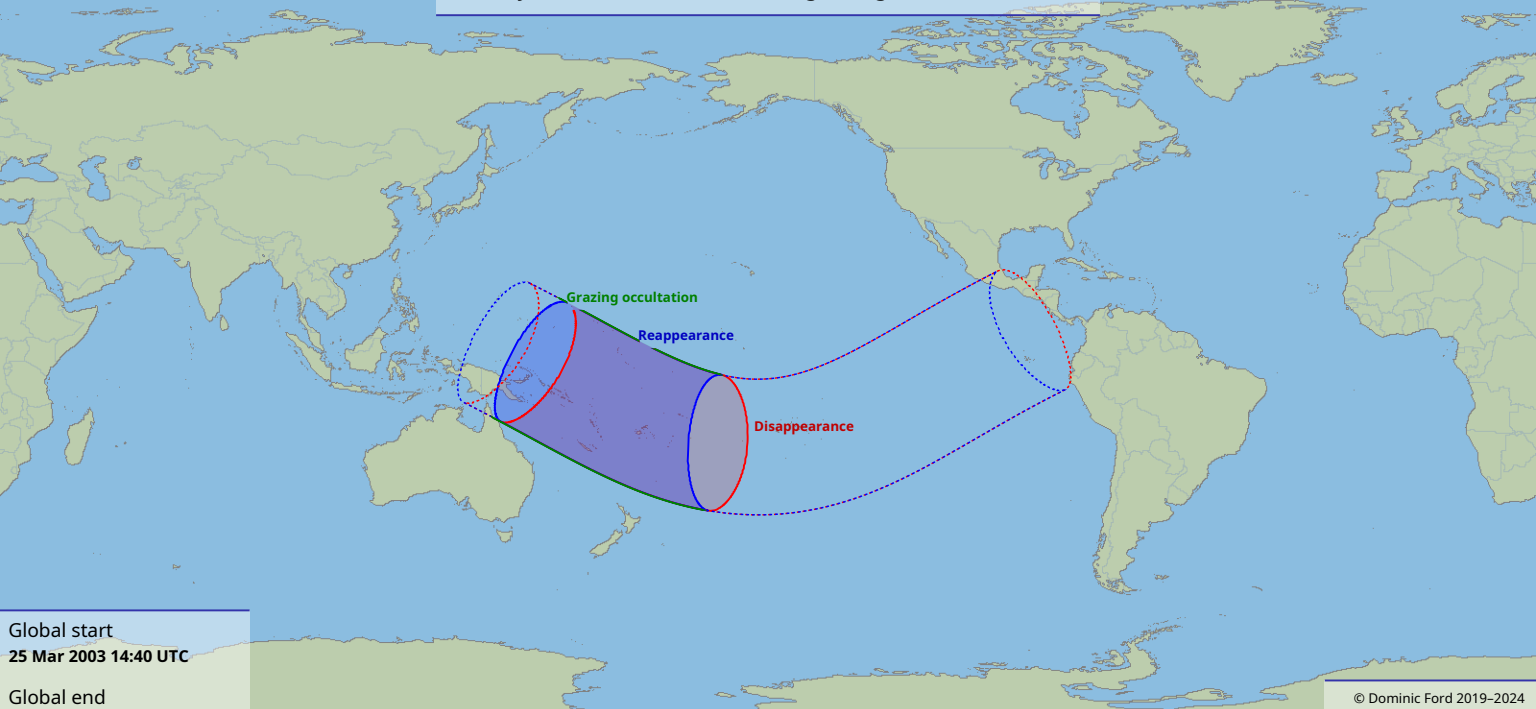

Visibility of the lunar occultation of Sigma Sagittarii on 25 Mar 2003

Global start
25 Mar 2003 14:40 UTC

Global end
25 Mar 2003 19:02 UTC