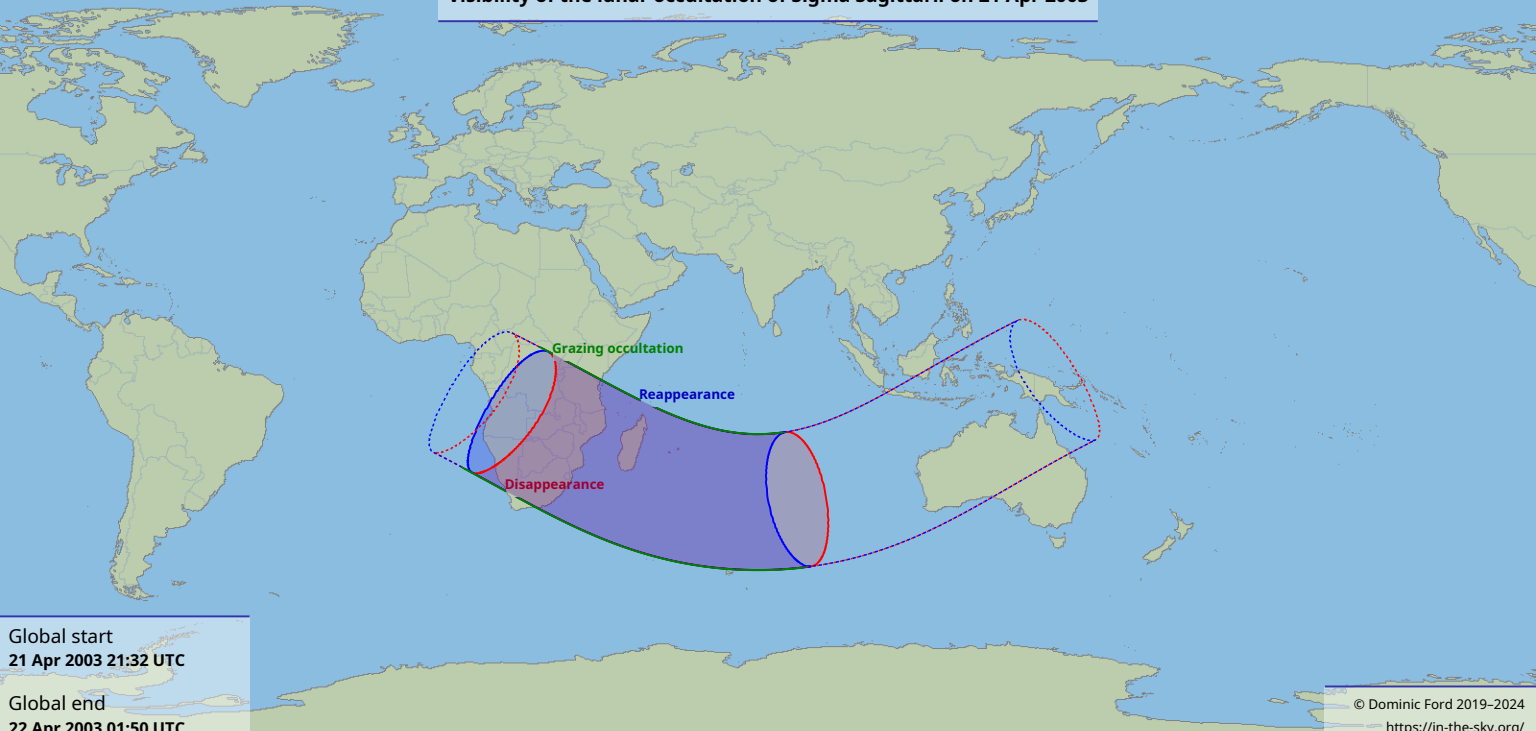

Visibility of the lunar occultation of Sigma Sagittarii on 21 Apr 2003

Global start
21 Apr 2003 21:32 UTC

Global end
22 Apr 2003 01:50 UTC