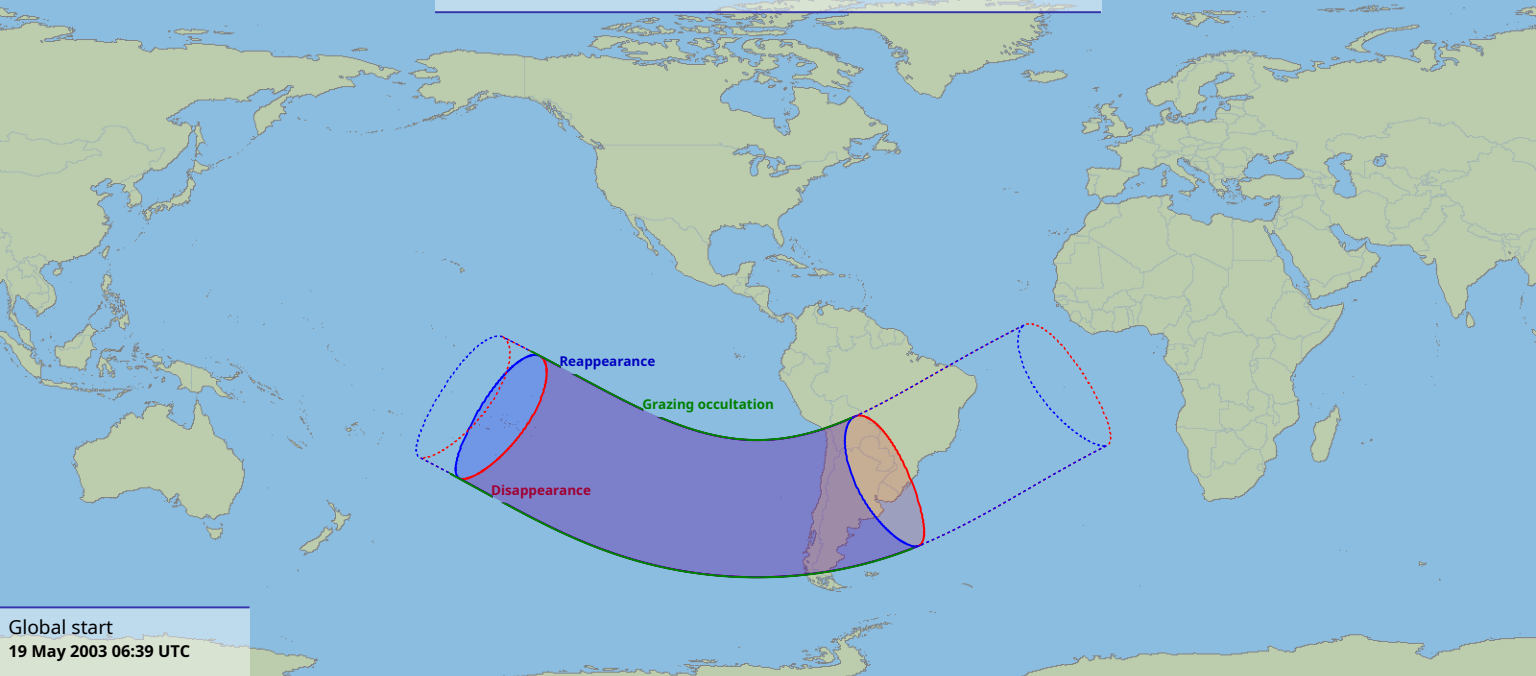

Visibility of the lunar occultation of Sigma Sagittarii on 19 May 2003

Global start
19 May 2003 06:39 UTC

Global end
19 May 2003 10:50 UTC