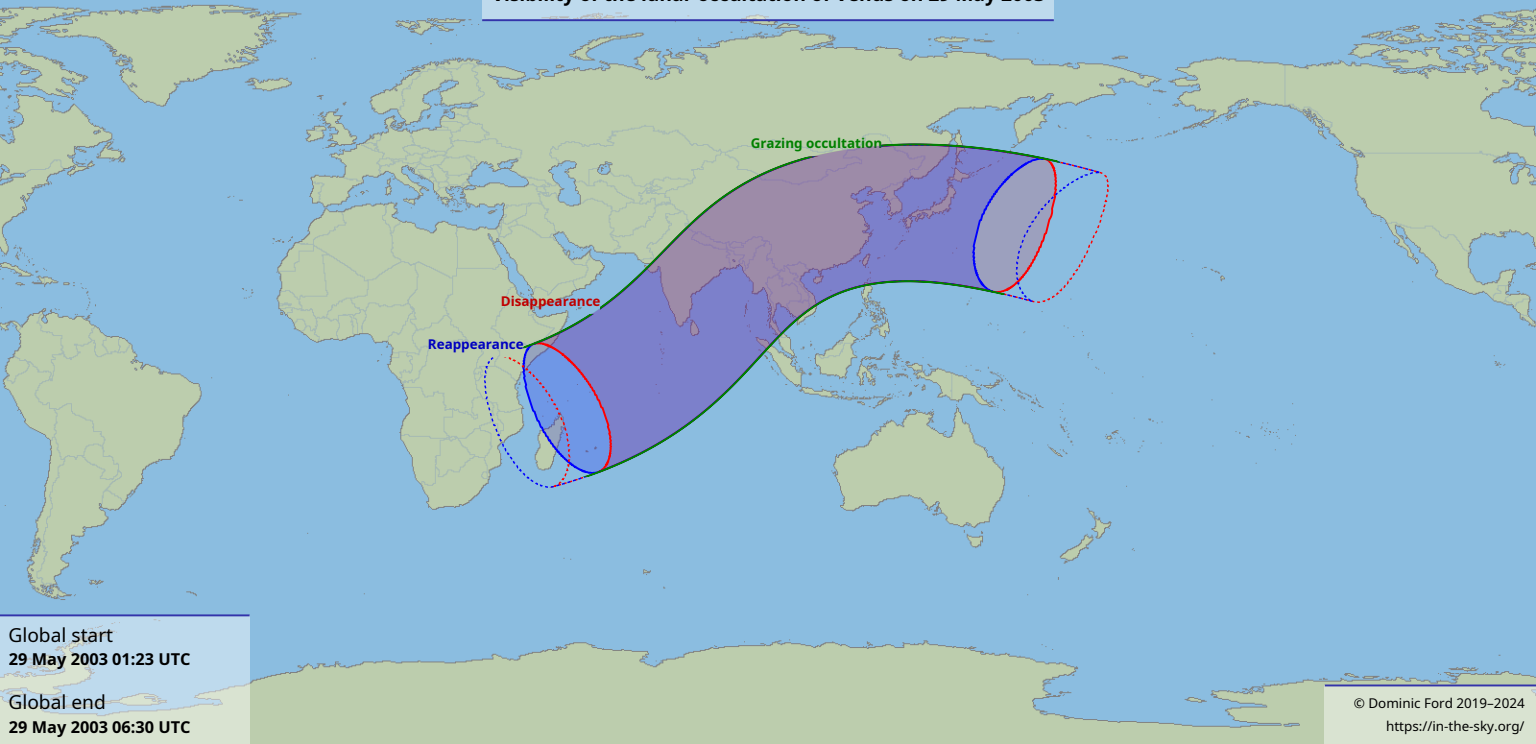

Visibility of the lunar occultation of Venus on 29 May 2003

Global start
29 May 2003 01:23 UTC

Global end
29 May 2003 06:30 UTC