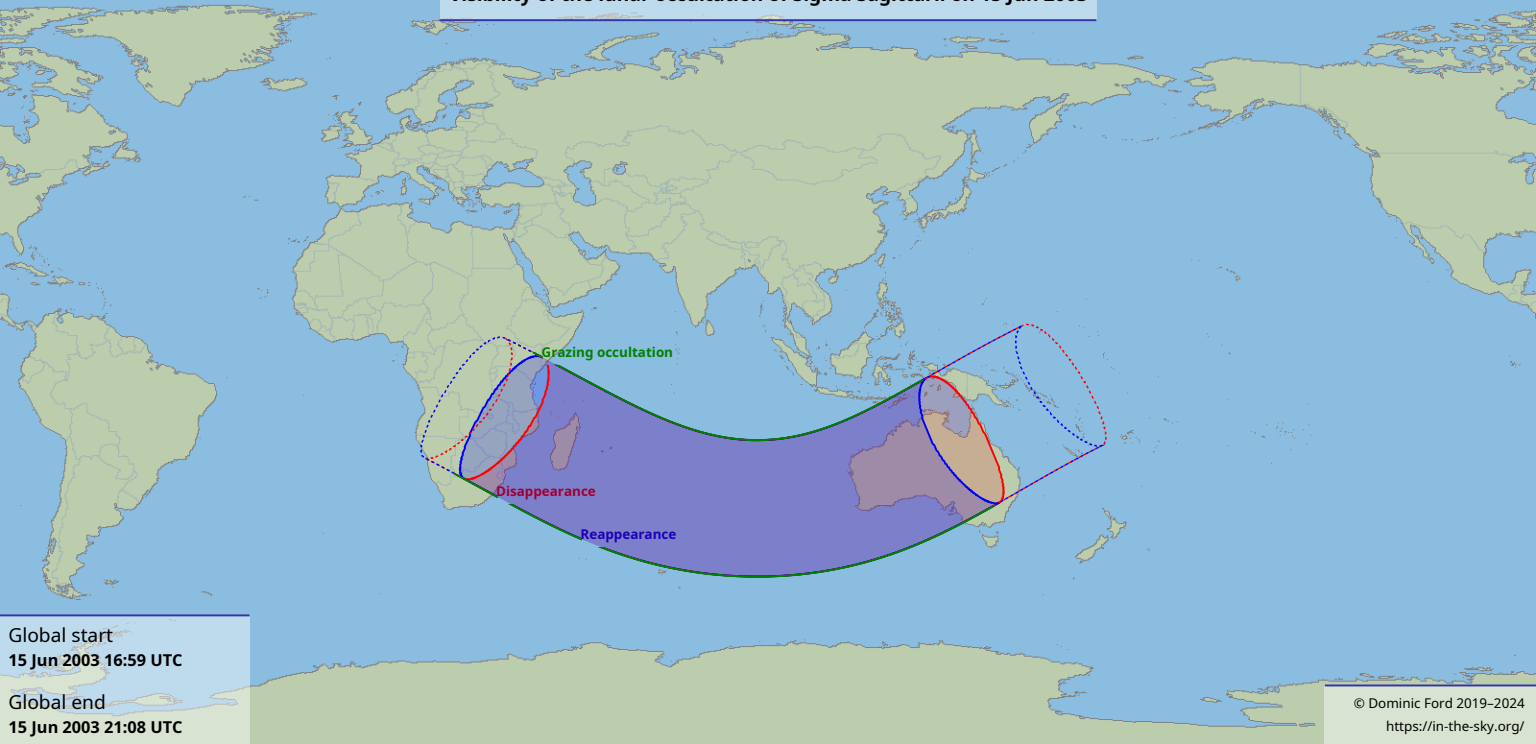

Visibility of the lunar occultation of Sigma Sagittarii on 15 Jun 2003

Global start
15 Jun 2003 16:59 UTC

Global end
15 Jun 2003 21:08 UTC