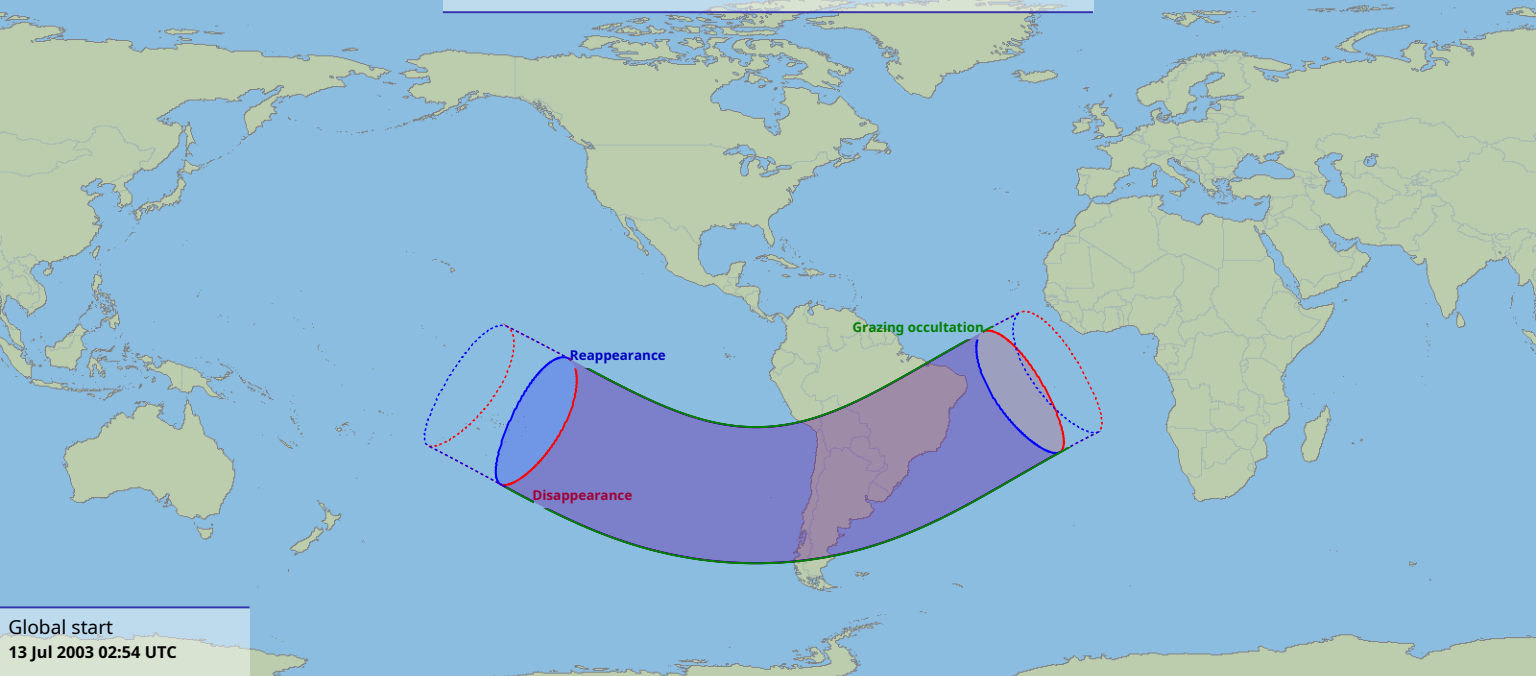

# Visibility of the lunar occultation of Sigma Sagittarii on 13 Jul 2003

Global start  
13 Jul 2003 02:54 UTC

Global end  
13 Jul 2003 07:05 UTC