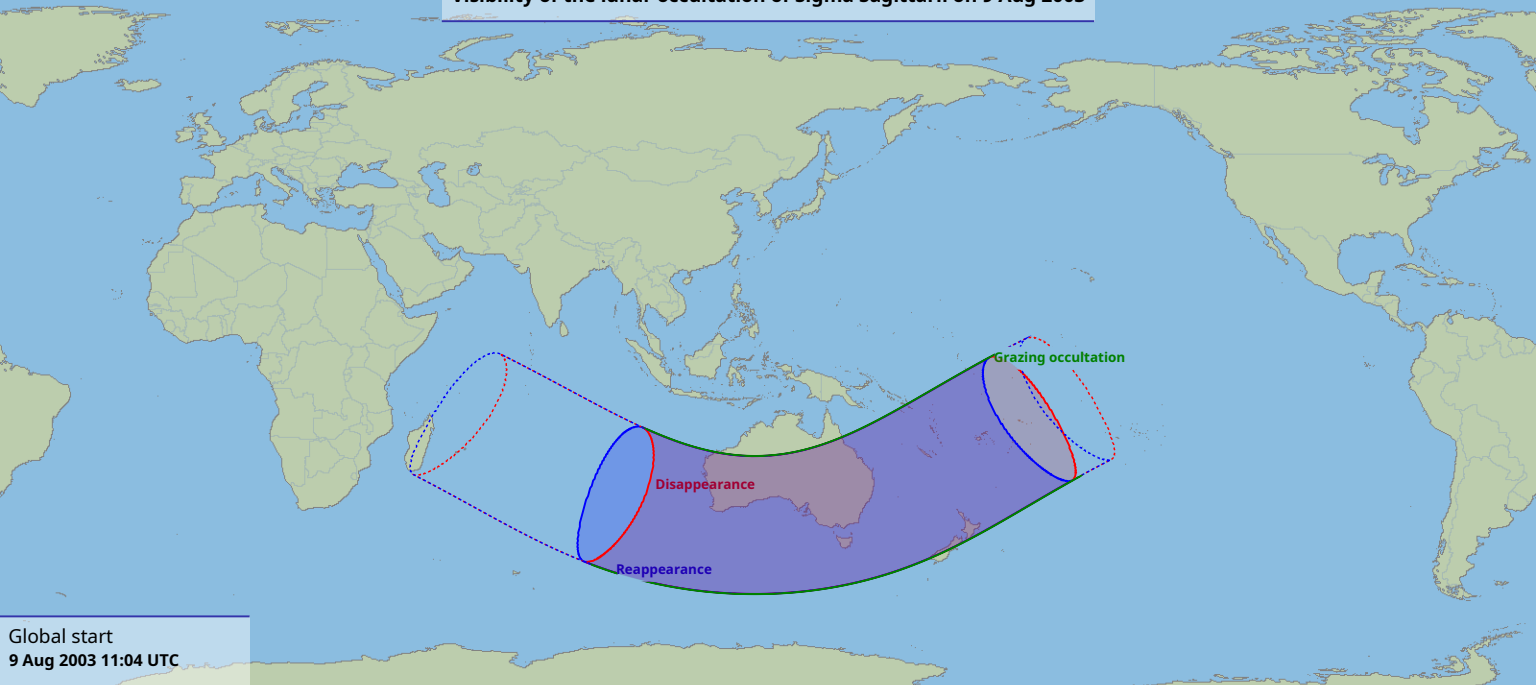

Visibility of the lunar occultation of Sigma Sagittarii on 9 Aug 2003

Global start
9 Aug 2003 11:04 UTC

Global end
9 Aug 2003 15:17 UTC